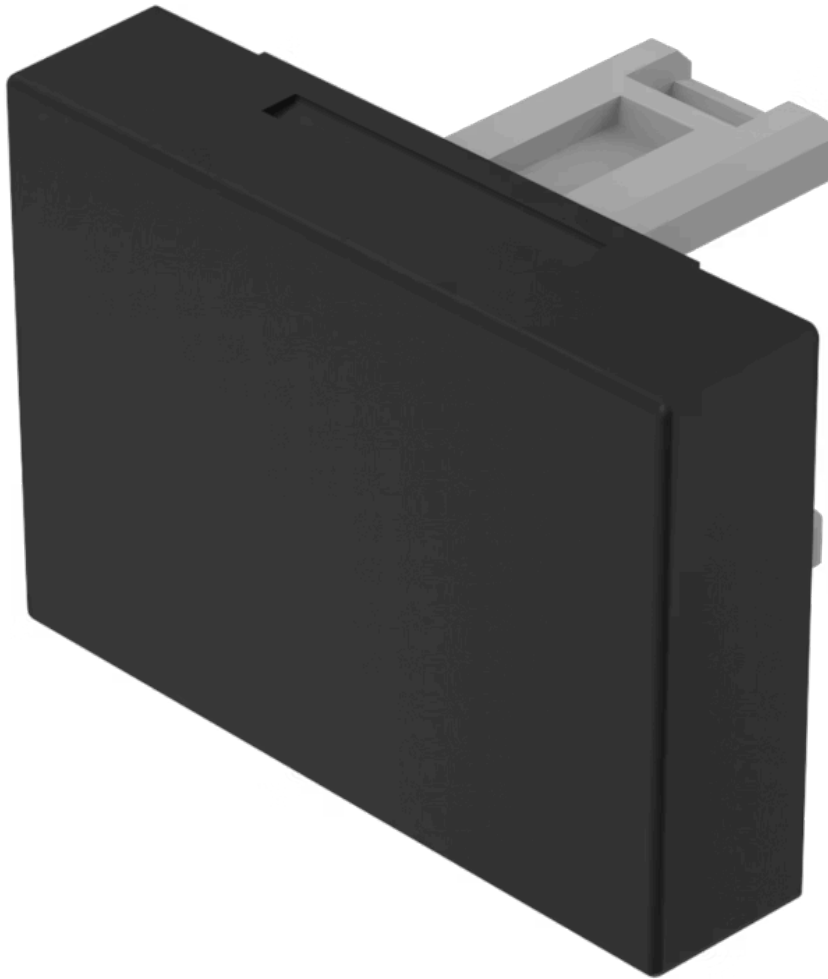

Lens

31-
901.0

Distribution by
Mouser

Your product:

31-901.0 Lens

Loading ...

PRODUCT RANGE

Product Status: Not Recommended for new design

FRONT

Front form: Rectangular

OPERATING-/INDICATION PART

Lens colour: Black

Lens material: Plastic

Lens illumination: Non illuminated

Lens shape: Flush

Lens optics: opaque

MECHANICAL CHARACTERISTICS

Weight: 0.001 kg

CERTIFICATE

REACH: REACH compliant

RoHS: RoHS compliant

OTHER

Short Description:

Lens, 21.5 mm x 15.3 mm, Non illuminated, Black, Flush, Plastic

Dimension:

21.5 mm x 15.3 mm