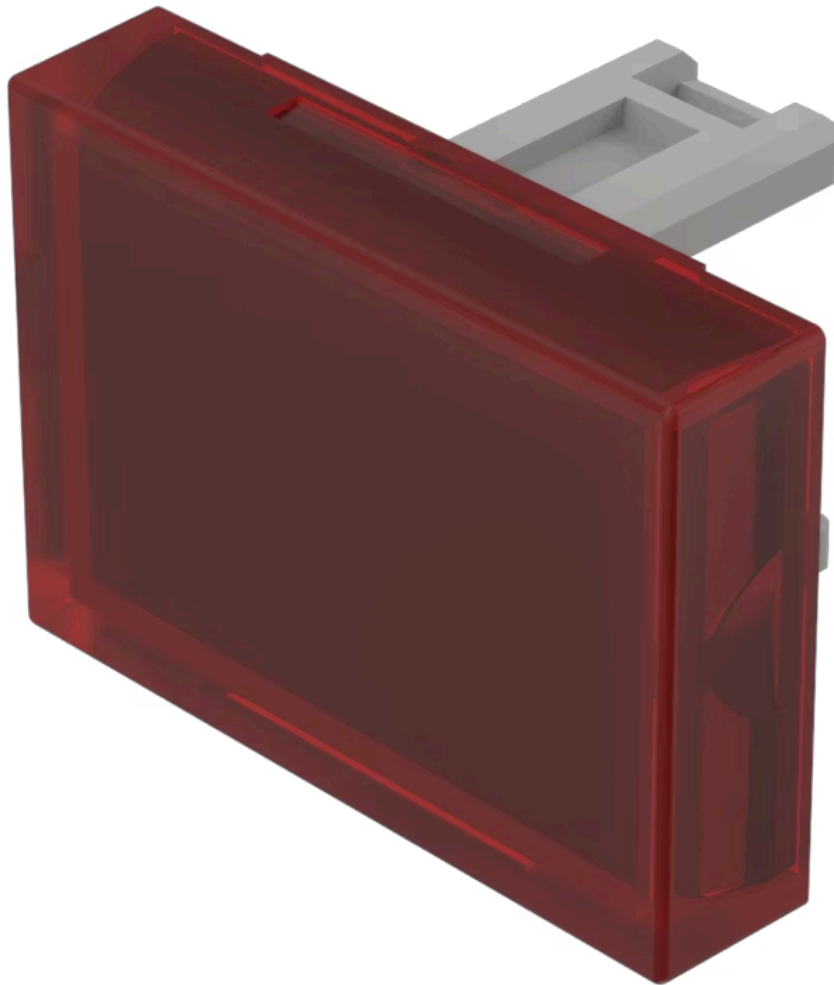

Lens

31-
901.2

Distribution by
Mouser

<https://mouser.eao.com/component/31-901.2/en/...>

Your product:

31-901.2 Lens

Loading ...

PRODUCT RANGE

Product Status: Not Recommended for new design

FRONT

Front form: Rectangular

OPERATING-/INDICATION PART

Lens colour: Red

Lens material: Plastic

Lens illumination: Illuminated

Lens shape: Flush

Lens optics: translucent

MECHANICAL CHARACTERISTICS

Weight: 0.001 kg

CERTIFICATE

REACH: REACH compliant

RoHS: RoHS compliant

OTHER

Short Description: Lens, 21.5 mm x 15.3 mm, Illuminated, Red, Flush, Plastic

Dimension: 21.5 mm x 15.3 mm

Product attributes:

Not recommended for film insert