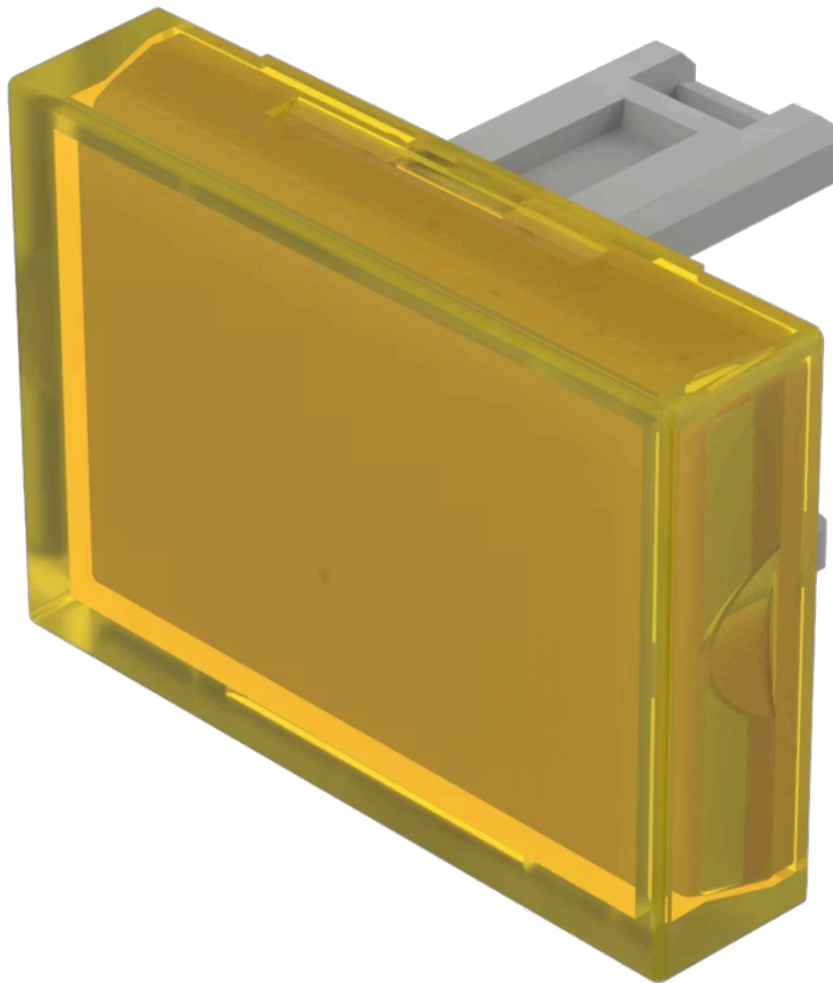

Lens

31-
901.4

Distribution by
Mouser

<https://mouser.eao.com/component/31-901.4/en/...>

Your product:

31-901.4 Lens

Loading ...

PRODUCT RANGE

Product Status: Not Recommended for new design

FRONT

Front form: Rectangular

OPERATING-/INDICATION PART

Lens colour: Yellow

Lens material: Plastic

Lens illumination: Illuminated

Lens shape: Flush

Lens optics: translucent

MECHANICAL CHARACTERISTICS

Weight: 0.001 kg

CERTIFICATE

REACH: REACH compliant

RoHS: RoHS compliant

OTHER

Short Description: Lens, 21.5 mm x 15.3 mm, Illuminated, Yellow, Flush, Plastic

Dimension: 21.5 mm x 15.3 mm

Product attributes:

Not recommended for film insert