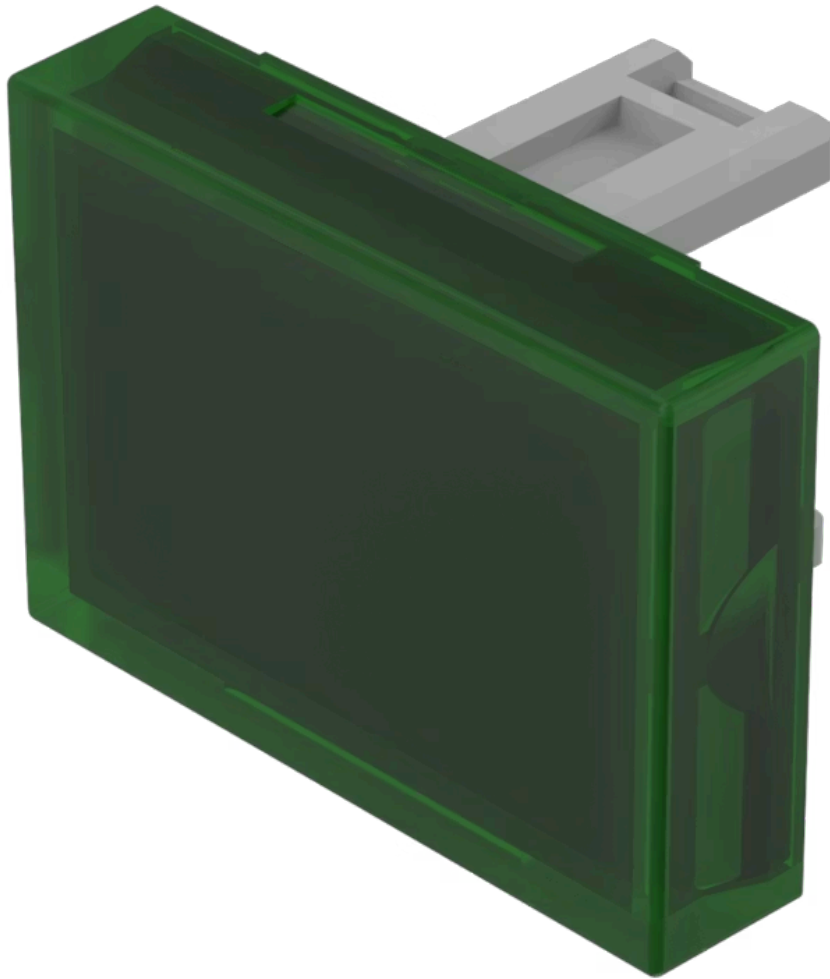

Lens

31-
901.5

Distribution by
Mouser

Your product:

31-901.5 Lens

Loading ...

PRODUCT RANGE

Product Status: Not Recommended for new design

FRONT

Front form: Rectangular

OPERATING-/INDICATION PART

Lens colour: Green

Lens material: Plastic

Lens illumination: Illuminated

Lens shape: Flush

Lens optics: translucent

MECHANICAL CHARACTERISTICS

Weight: 0.001 kg

CERTIFICATE

REACH: REACH compliant

RoHS: RoHS compliant

OTHER

Short Description: Lens, 21.5 mm x 15.3 mm, Illuminated, Green, Flush, Plastic

Dimension: 21.5 mm x 15.3 mm