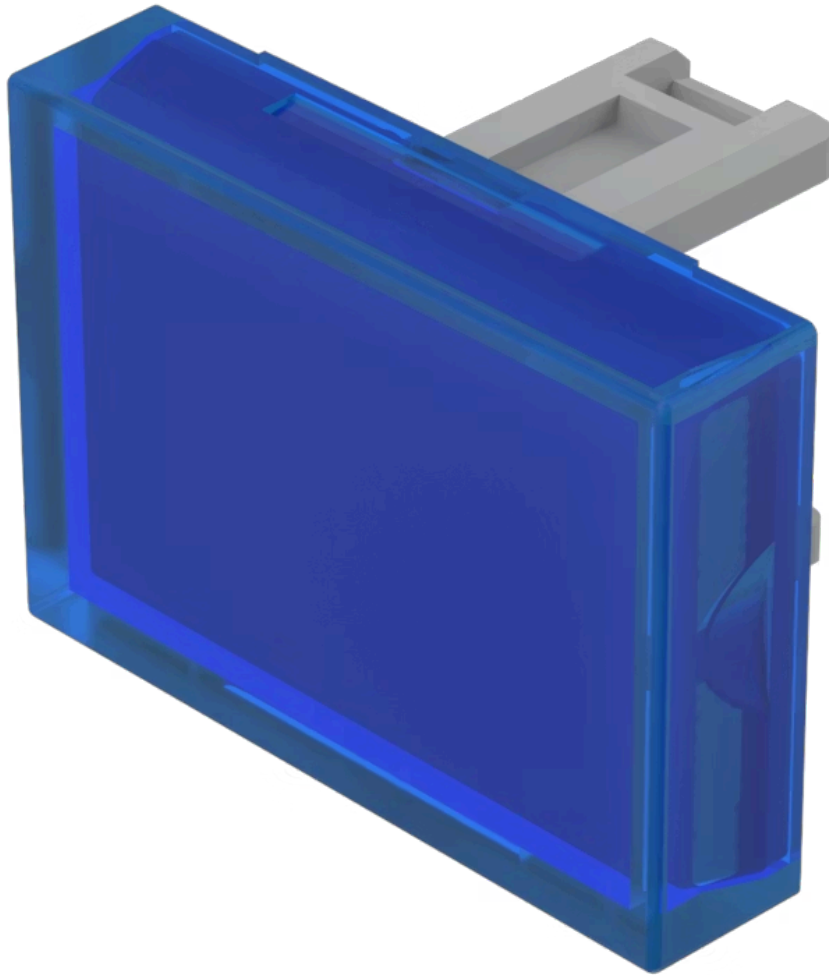

Lens

31-
901.6

Distribution by
Mouser

<https://mouser.eao.com/component/31-901.6/en/...>

Your product:

31-901.6 Lens

Loading . .

PRODUCT RANGE

Product Status: Not Recommended for new design

FRONT

Front form: Rectangular

OPERATING-/INDICATION PART

Lens colour: Blue

Lens material: Plastic

Lens illumination: Illuminated

Lens shape: Flush

Lens optics: translucent

MECHANICAL CHARACTERISTICS

Weight: 0.001 kg

CERTIFICATE

REACH: REACH compliant

RoHS: RoHS compliant

OTHER

Short Description: Lens, 21.5 mm x 15.3 mm, Illuminated, Blue, Flush, Plastic

Dimension: 21.5 mm x 15.3 mm

Product attributes:

Not recommended for film insert