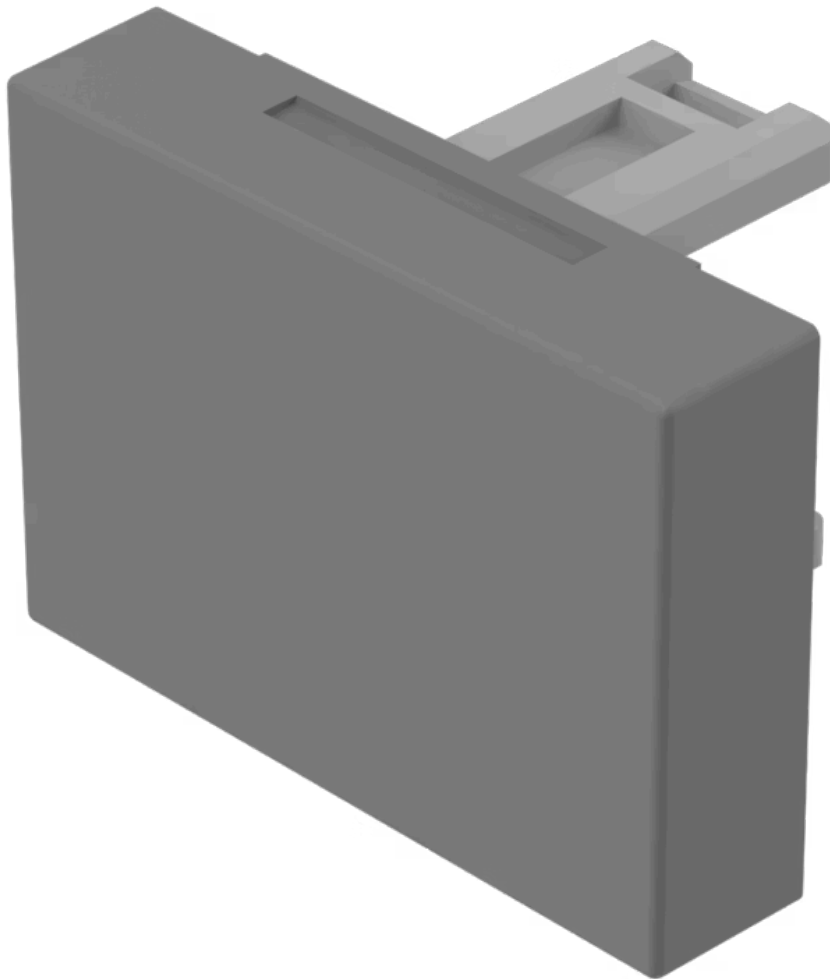

Lens

31-
901.8

Distribution by
Mouser

<https://mouser.eao.com/component/31-901.8/en/...>

Your product:

31-901.8 Lens

Loading ...

PRODUCT RANGE

Product Status: Not Recommended for new design

FRONT

Front form: Rectangular

OPERATING-/INDICATION PART

Lens colour: Grey

Lens material: Plastic

Lens illumination: Non illuminated

Lens shape: Flush

Lens optics: opaque

MECHANICAL CHARACTERISTICS

Weight: 0.001 kg

CERTIFICATE

REACH: REACH compliant

RoHS: RoHS compliant

OTHER

Short Description:

Lens, 21.5 mm x 15.3 mm, Non illuminated, Grey, Flush, Plastic

Dimension:

21.5 mm x 15.3 mm