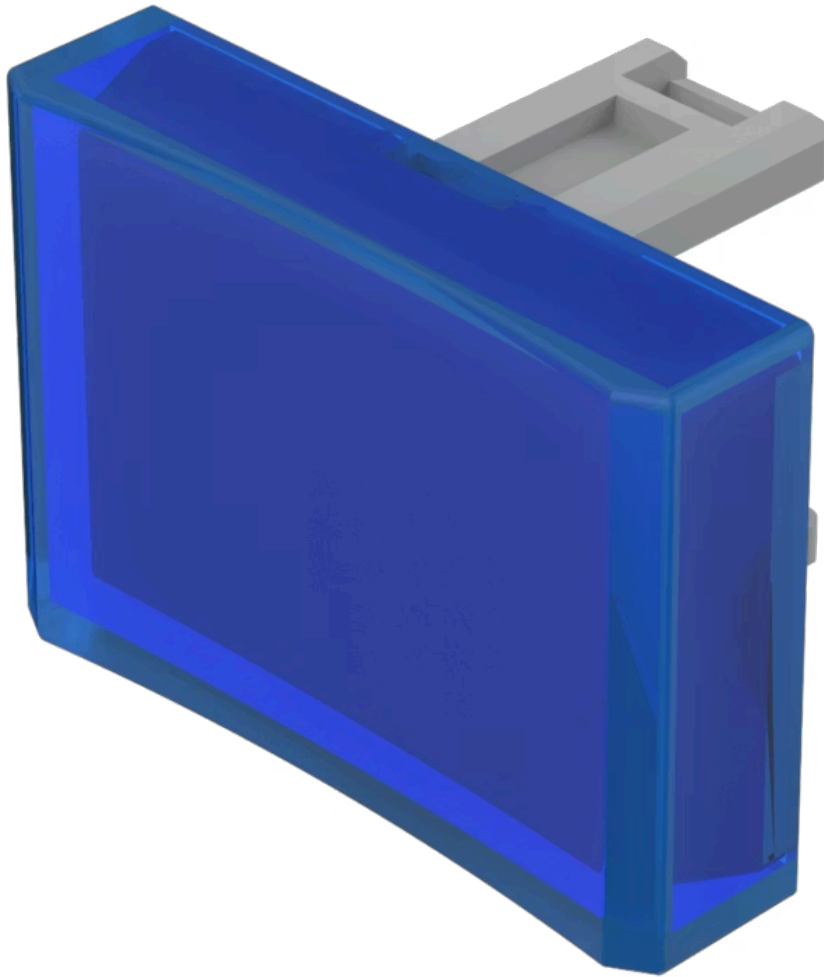

Lens

31-
902.6

Distribution by
Mouser

Your product:

31-902.6 Lens

Loading ...

PRODUCT RANGE

Product Status: Not Recommended for new design

FRONT

Front form: Rectangular

OPERATING-/INDICATION PART

Lens colour: Blue

Lens material: Plastic

Lens illumination: Illuminated

Lens shape: Concave

Lens optics: translucent

MECHANICAL CHARACTERISTICS

Weight: 0.001 kg

CERTIFICATE

REACH: REACH compliant

RoHS: RoHS compliant

OTHER

Short Description: Lens, 21.5 mm x 15.3 mm, Illuminated, Blue, Concave, Plastic

Dimension: 21.5 mm x 15.3 mm