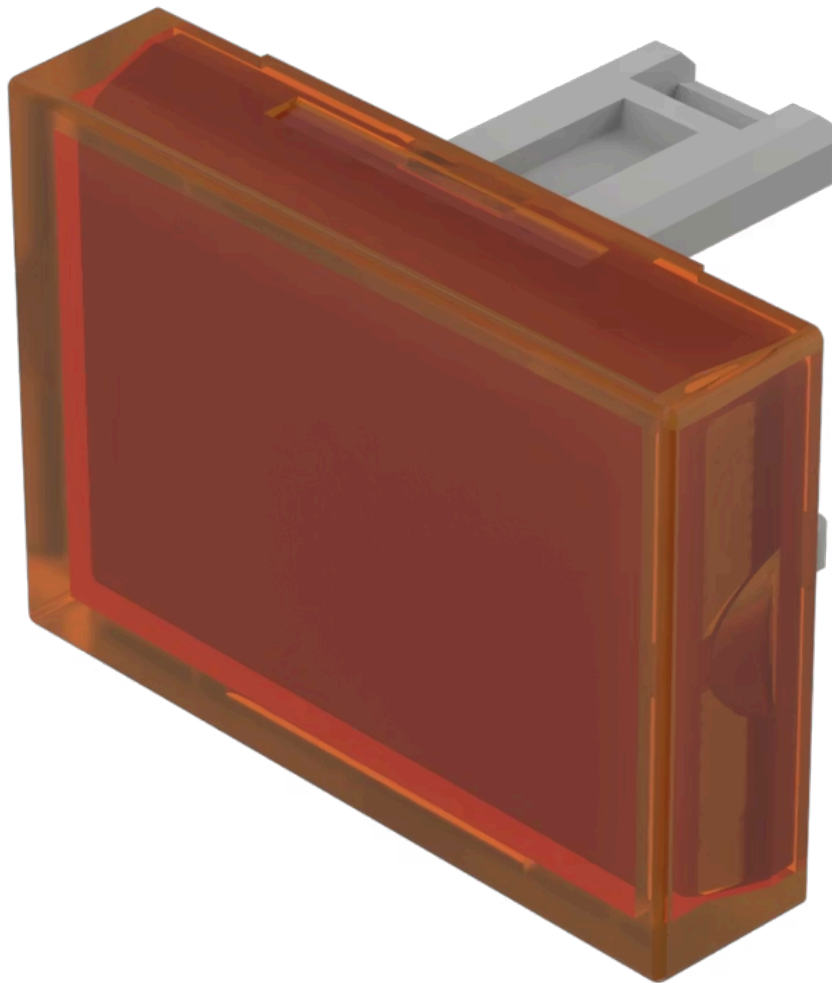

Lens

31-
903.3

Distribution by
Mouser

<https://mouser.eao.com/component/31-903.3/en/...>

Your product:

31-903.3 Lens

Loading ...

PRODUCT RANGE

Product Status: Not Recommended for new design

FRONT

Front form: Rectangular

OPERATING-/INDICATION PART

Lens colour: Orange

Lens material: Plastic

Lens illumination: Illuminated

Lens shape: Flush

Lens optics: transparent

MECHANICAL CHARACTERISTICS

Weight: 0.001 kg

CERTIFICATE

REACH: REACH compliant

RoHS: RoHS compliant

OTHER

Short Description:

Lens, 21.5 mm x 15.3 mm, Illuminated, Orange, Flush, Plastic

Dimension:

21.5 mm x 15.3 mm