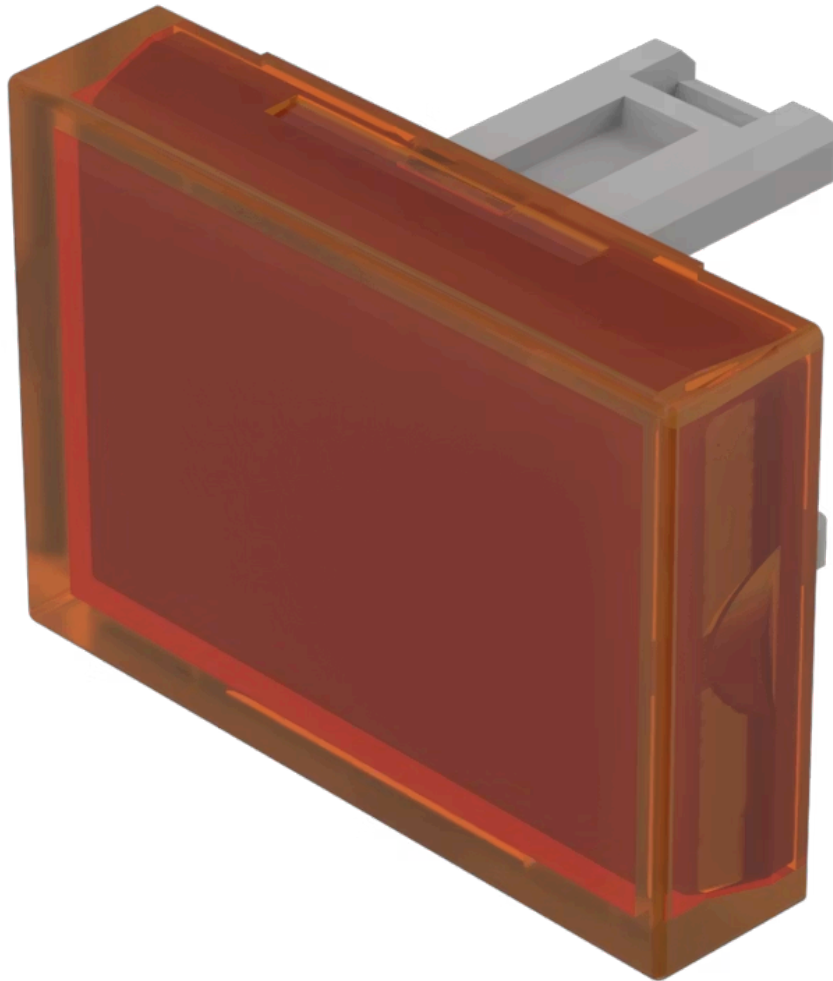

Lens

31-
903.3

Distribution by
Mouser

<https://mouser.eao.com/component/31-903.3/en/...>

Your product:

31-903.3 Lens

Loading ...

PRODUCT RANGE

Product Status: Not Recommended for new design

FRONT

Front form: Rectangular

OPERATING-/INDICATION PART

Lens colour: Orange

Lens material: Plastic

Lens illumination: Illuminated

Lens shape: Flush

Lens optics: transparent

MECHANICAL CHARACTERISTICS

Weight: 0.001 kg

CERTIFICATE

REACH: REACH compliant

RoHS: RoHS compliant

OTHER

Short Description:

Lens, 21.5 mm x 15.3 mm, Illuminated, Orange, Flush, Plastic

Dimension:

21.5 mm x 15.3 mm