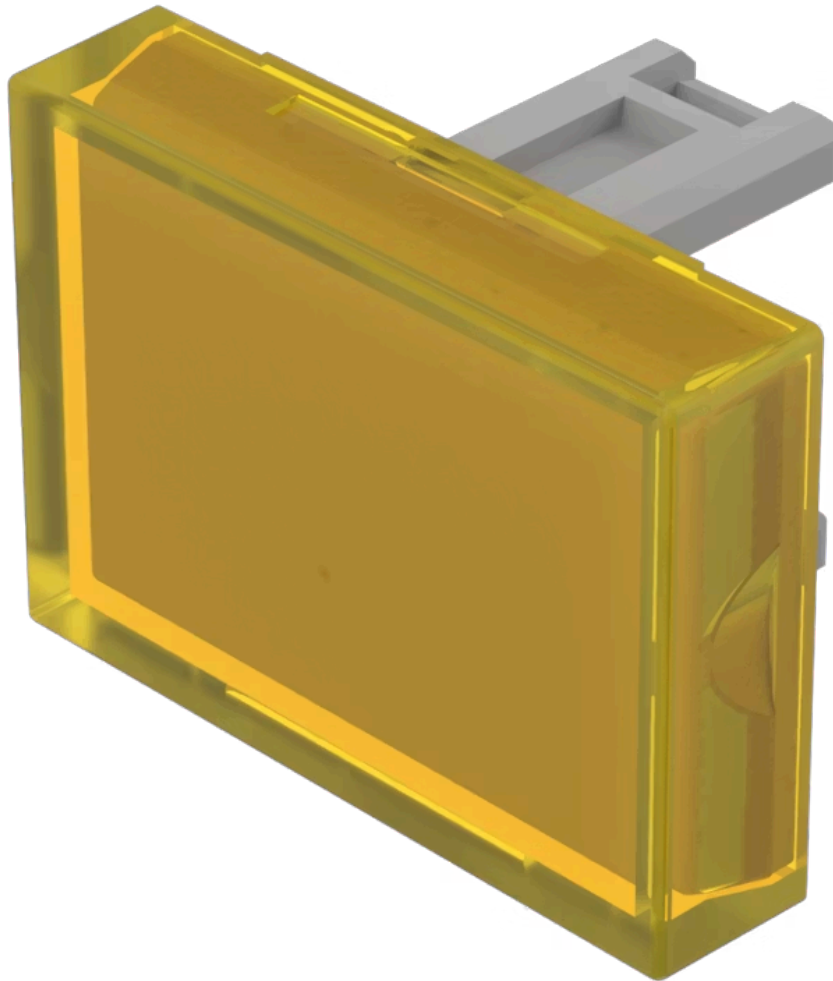

Lens

31-
903.4

Distribution by
Mouser

Your product:

31-903.4 Lens

Loading ...

PRODUCT RANGE

Product Status: Not Recommended for new design

FRONT

Front form: Rectangular

OPERATING-/INDICATION PART

Lens colour: Yellow

Lens material: Plastic

Lens illumination: Illuminated

Lens shape: Flush

Lens optics: transparent

MECHANICAL CHARACTERISTICS

Weight: 0.001 kg

CERTIFICATE

REACH: REACH compliant

RoHS: RoHS compliant

OTHER

Short Description:

Lens, 21.5 mm x 15.3 mm, Illuminated, Yellow, Flush, Plastic

Dimension:

21.5 mm x 15.3 mm