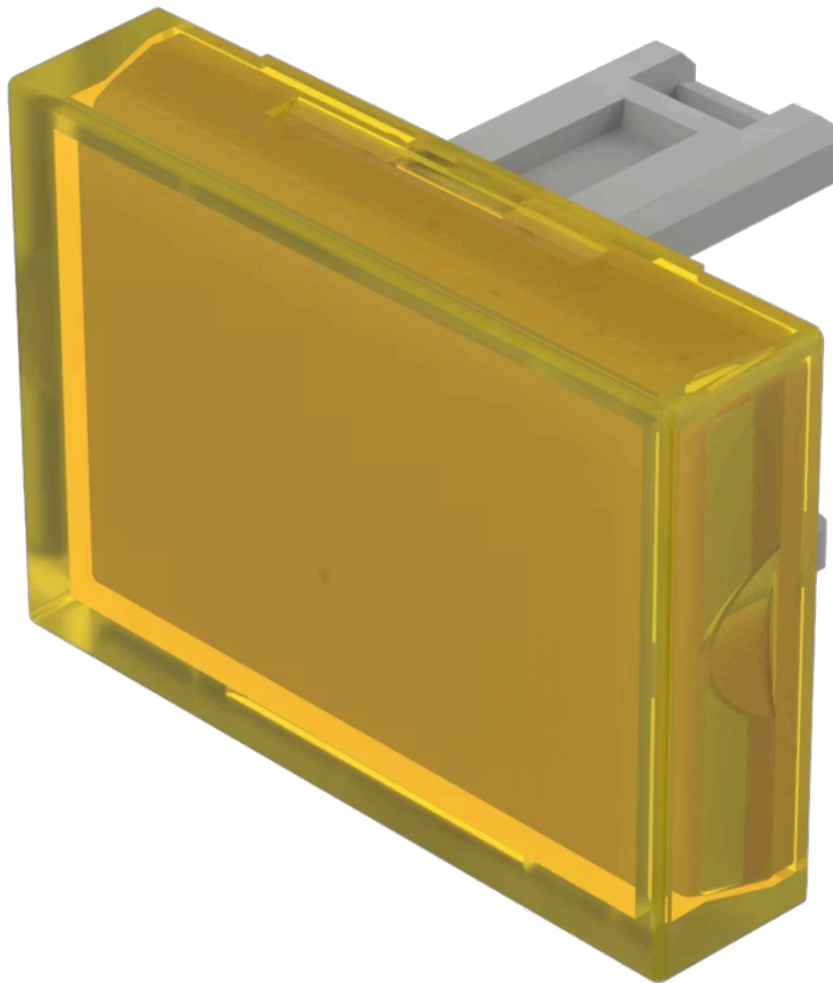

Lens

31-
903.4

Distribution by
Mouser

Your product:

31-903.4 Lens

Loading ...

PRODUCT RANGE

Product Status: Not Recommended for new design

FRONT

Front form: Rectangular

OPERATING-/INDICATION PART

Lens colour: Yellow

Lens material: Plastic

Lens illumination: Illuminated

Lens shape: Flush

Lens optics: transparent

MECHANICAL CHARACTERISTICS

Weight: 0.001 kg

CERTIFICATE

REACH: REACH compliant

RoHS: RoHS compliant

OTHER

Short Description:

Lens, 21.5 mm x 15.3 mm, Illuminated, Yellow, Flush, Plastic

Dimension:

21.5 mm x 15.3 mm