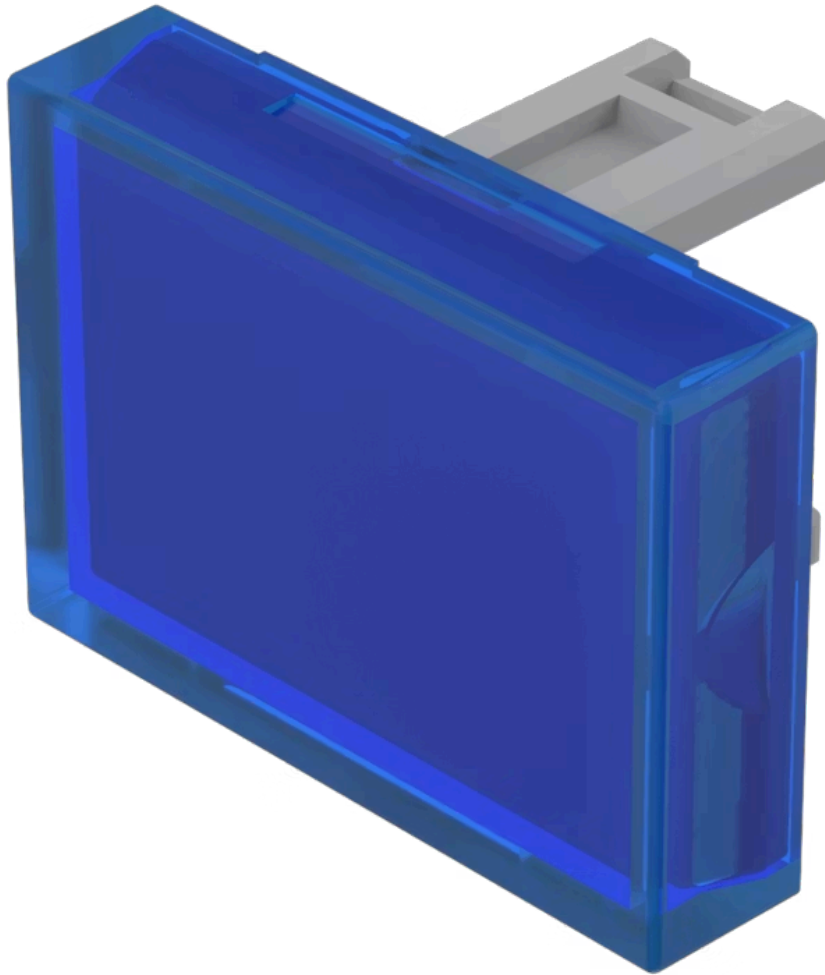

Lens

31-
903.6

Distribution by
Mouser

<https://mouser.eao.com/component/31-903.6/en/...>

Your product:

31-903.6 Lens

Loading ...

PRODUCT RANGE

Product Status: Not Recommended for new design

FRONT

Front form: Rectangular

OPERATING-/INDICATION PART

Lens colour: Blue

Lens material: Plastic

Lens illumination: Illuminated

Lens shape: Flush

Lens optics: transparent

MECHANICAL CHARACTERISTICS

Weight: 0.001 kg

CERTIFICATE

REACH: REACH compliant

RoHS: RoHS compliant

OTHER

Short Description:

Lens, 21.5 mm x 15.3 mm, Illuminated, Blue, Flush, Plastic

Dimension:

21.5 mm x 15.3 mm