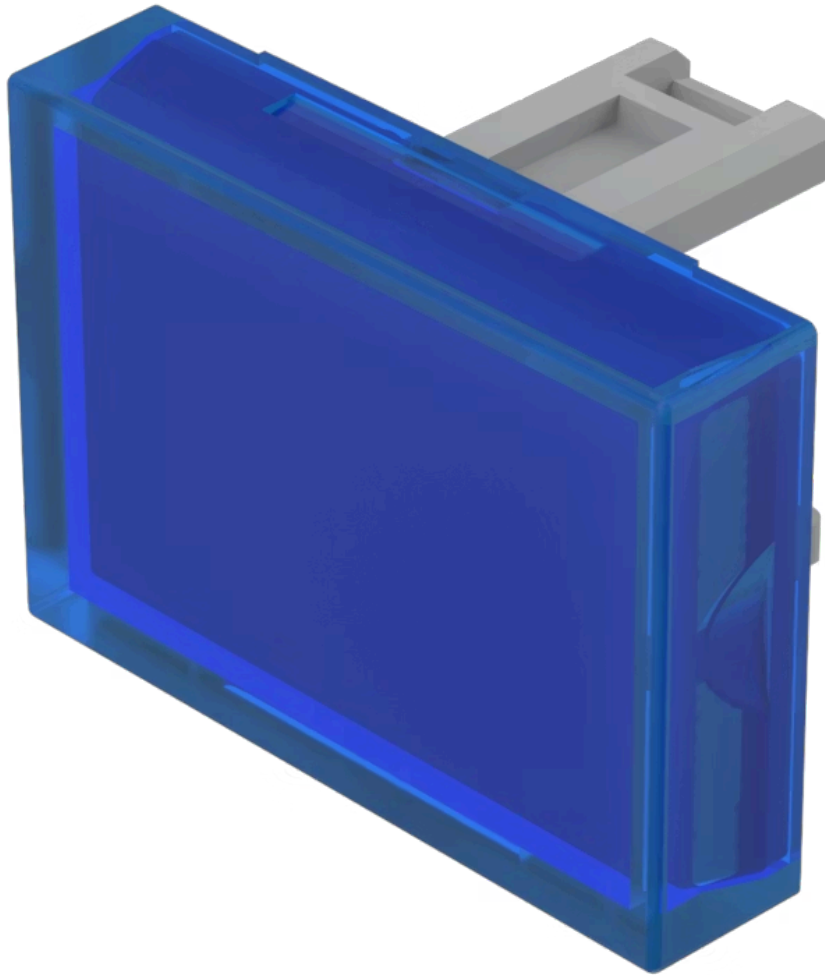

Lens

31-
903.6

Distribution by
Mouser

<https://mouser.eao.com/component/31-903.6/en/...>