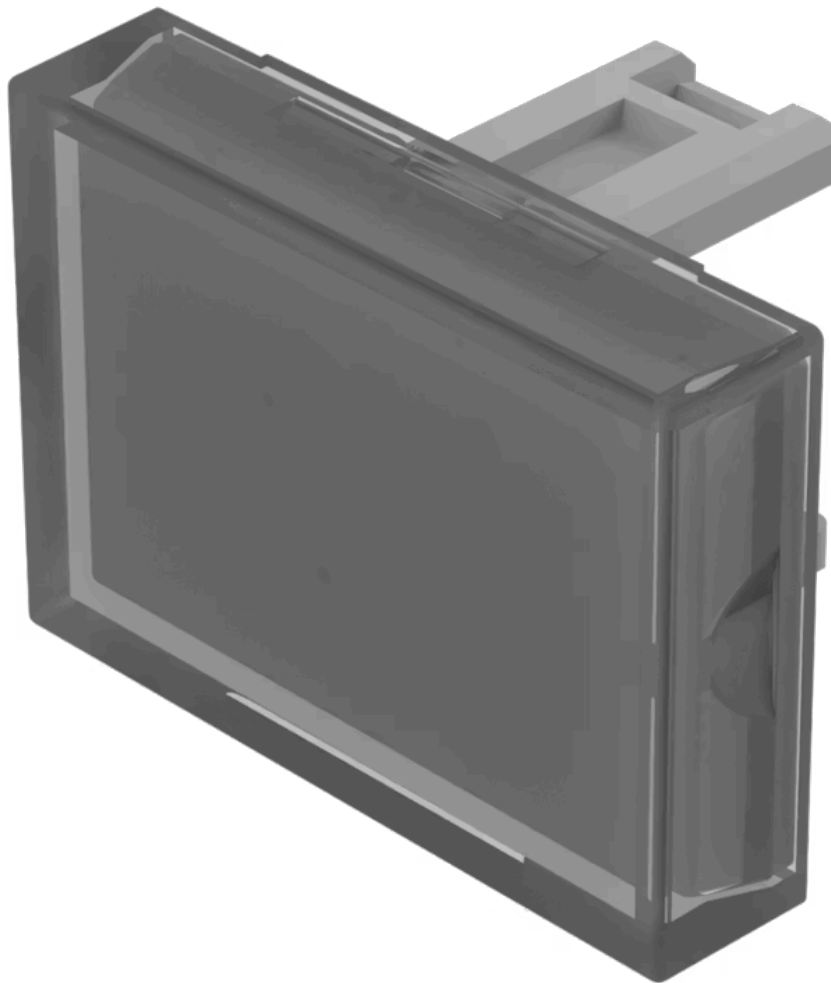

Lens

31-
903.7

Distribution by
Mouser

<https://mouser.eao.com/component/31-903.7/en/...>

Your product:

31-903.7 Lens

Loading ...

PRODUCT RANGE

Product Status: Not Recommended for new design

FRONT

Front form: Rectangular

OPERATING-/INDICATION PART

Lens colour: Colourless

Lens material: Plastic

Lens illumination: Illuminated

Lens shape: Flush

Lens optics: transparent

MECHANICAL CHARACTERISTICS

Weight: 0.001 kg

CERTIFICATE

REACH: REACH compliant

RoHS: RoHS compliant

OTHER

Short Description:

Lens, 21.5 mm x 15.3 mm, Illuminated, Colourless, Flush, Plastic

Dimension:

21.5 mm x 15.3 mm