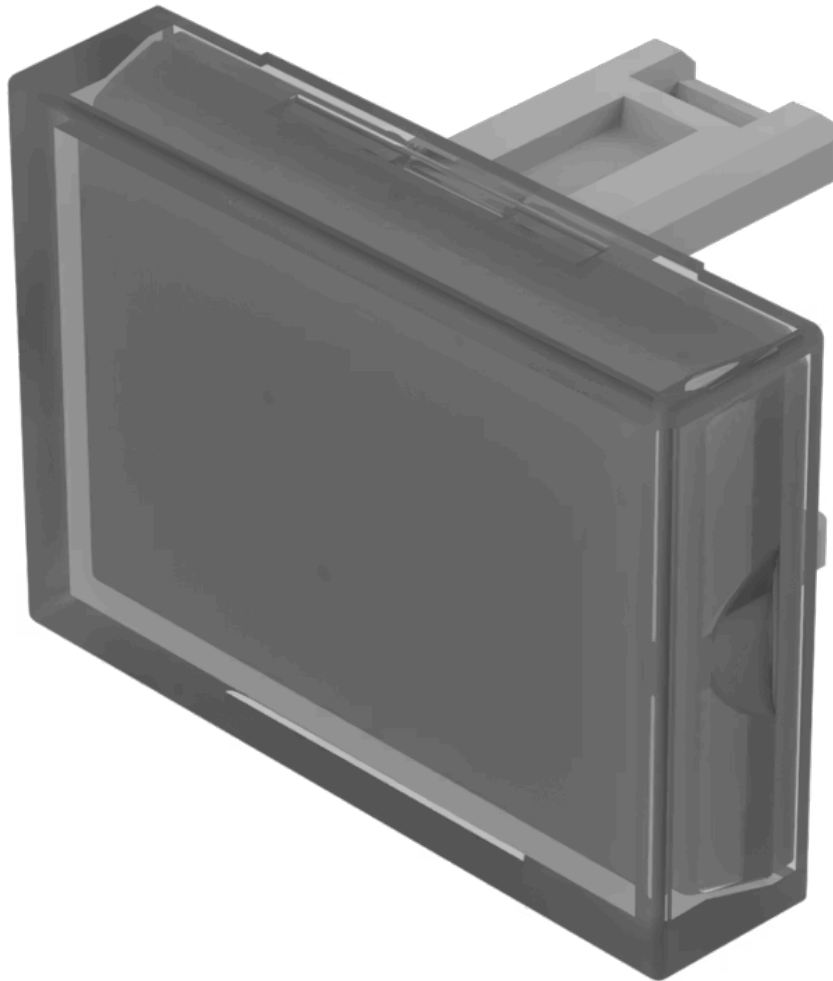

Lens

31-
903.7

Distribution by
Mouser

<https://mouser.eao.com/component/31-903.7/en/...>

Your product:

31-903.7 Lens

Loading ...

PRODUCT RANGE

Product Status: Not Recommended for new design

FRONT

Front form: Rectangular

OPERATING-/INDICATION PART

Lens colour: Colourless

Lens material: Plastic

Lens illumination: Illuminated

Lens shape: Flush

Lens optics: transparent

MECHANICAL CHARACTERISTICS

Weight: 0.001 kg

CERTIFICATE

REACH: REACH compliant

RoHS: RoHS compliant

OTHER

Short Description:

Lens, 21.5 mm x 15.3 mm, Illuminated, Colourless, Flush, Plastic

Dimension:

21.5 mm x 15.3 mm