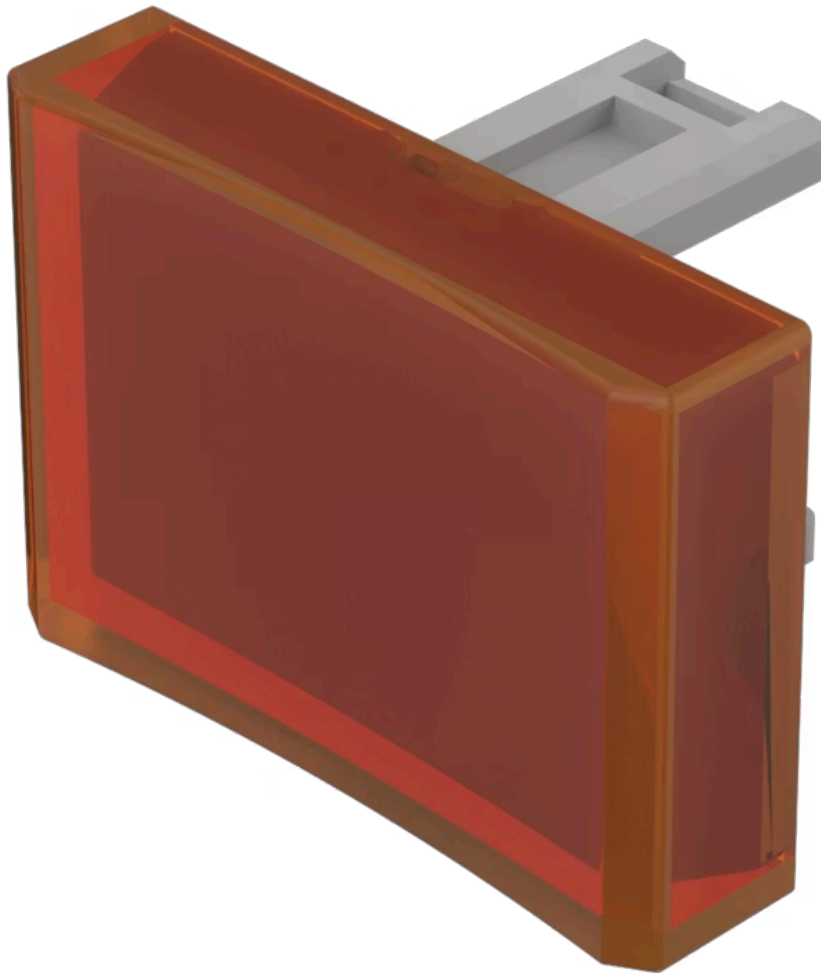

Lens

31-
904.3

Distribution by
Mouser

<https://mouser.eao.com/component/31-904.3/en/...>

Your product:

31-904.3 Lens

Loading ...

PRODUCT RANGE

Product Status: Not Recommended for new design

FRONT

Front form: Rectangular

OPERATING-/INDICATION PART

Lens colour: Orange

Lens material: Plastic

Lens illumination: Illuminated

Lens shape: Concave

Lens optics: transparent

MECHANICAL CHARACTERISTICS

Weight: 0.001 kg

CERTIFICATE

REACH: REACH compliant

RoHS: RoHS compliant

OTHER

Short Description:

Lens, 21.5 mm x 15.3 mm, Illuminated, Orange, Concave, Plastic

Dimension:

21.5 mm x 15.3 mm