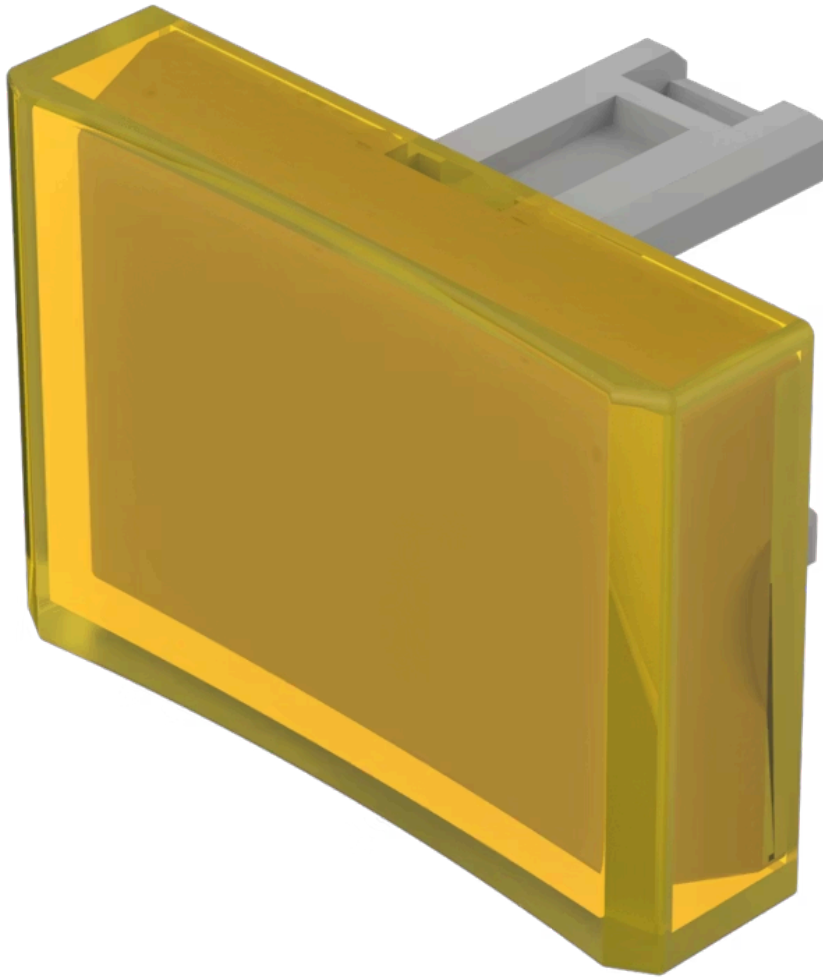

Lens

31-
904.4

Distribution by
Mouser

<https://mouser.eao.com/component/31-904.4/en/...>

Your product:

31-904.4 Lens

Loading ...

PRODUCT RANGE

Product Status: Not Recommended for new design

FRONT

Front form: Rectangular

OPERATING-/INDICATION PART

Lens colour: Yellow

Lens material: Plastic

Lens illumination: Illuminated

Lens shape: Concave

Lens optics: transparent

MECHANICAL CHARACTERISTICS

Weight: 0.001 kg

CERTIFICATE

REACH: REACH compliant

RoHS: RoHS compliant

OTHER

Short Description:

Lens, 21.5 mm x 15.3 mm, Illuminated, Yellow, Concave, Plastic

Dimension:

21.5 mm x 15.3 mm