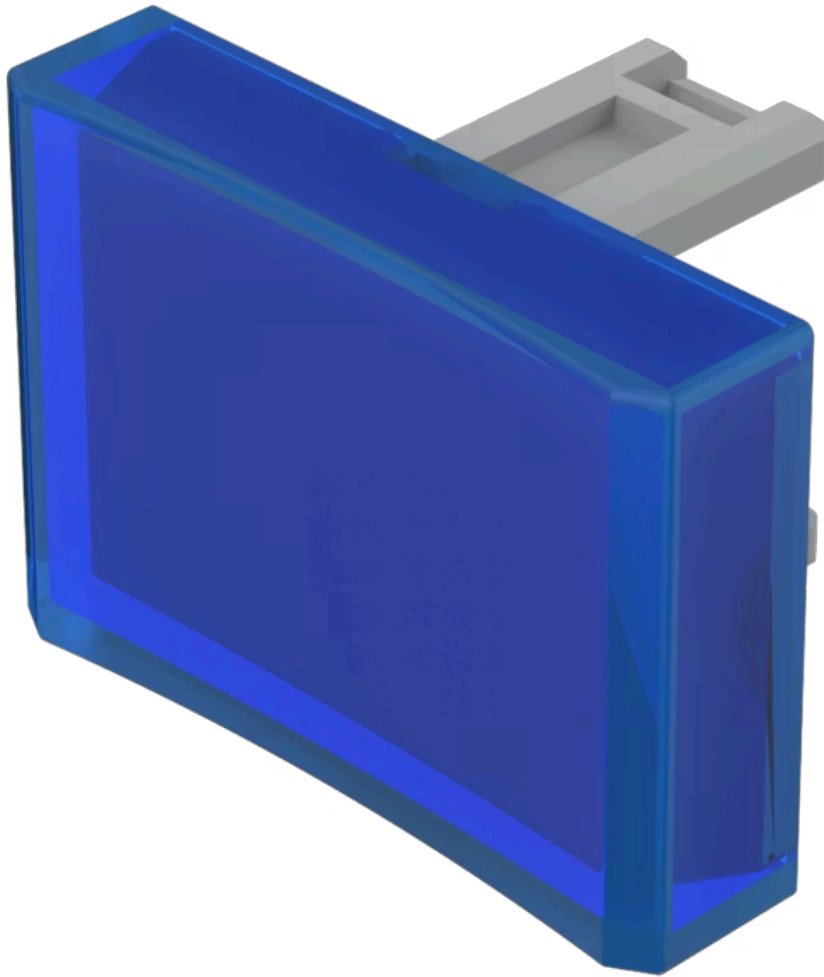

Lens

31-
904.6

Distribution by
Mouser

<https://mouser.eao.com/component/31-904.6/en/...>