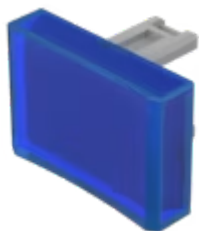

## 31-904.6 Lens

*Loading ...*

### OPERATING-/INDICATION PART

**Lens colour:** Blue

**Lens material:** Plastic

**Lens illumination:** Illuminated

**Lens shape:** Concave

**Lens optics:** transparent