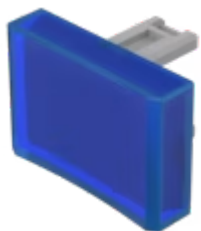

Lens

31-
904.6

Distribution by
Mouser

<https://mouser.eao.com/component/31-904.6/en/...>

Your product:

31-904.6 Lens

Loading ...

PRODUCT RANGE

Product Status: Not Recommended for new design

FRONT

Front form: Rectangular

OPERATING-/INDICATION PART

Lens colour: Blue

Lens material: Plastic

Lens illumination: Illuminated

Lens shape: Concave

Lens, 21.5 mm x 15.3 mm, Illuminated, Blue, Concave, Plastic

Dimension:

21.5 mm x 15.3 mm