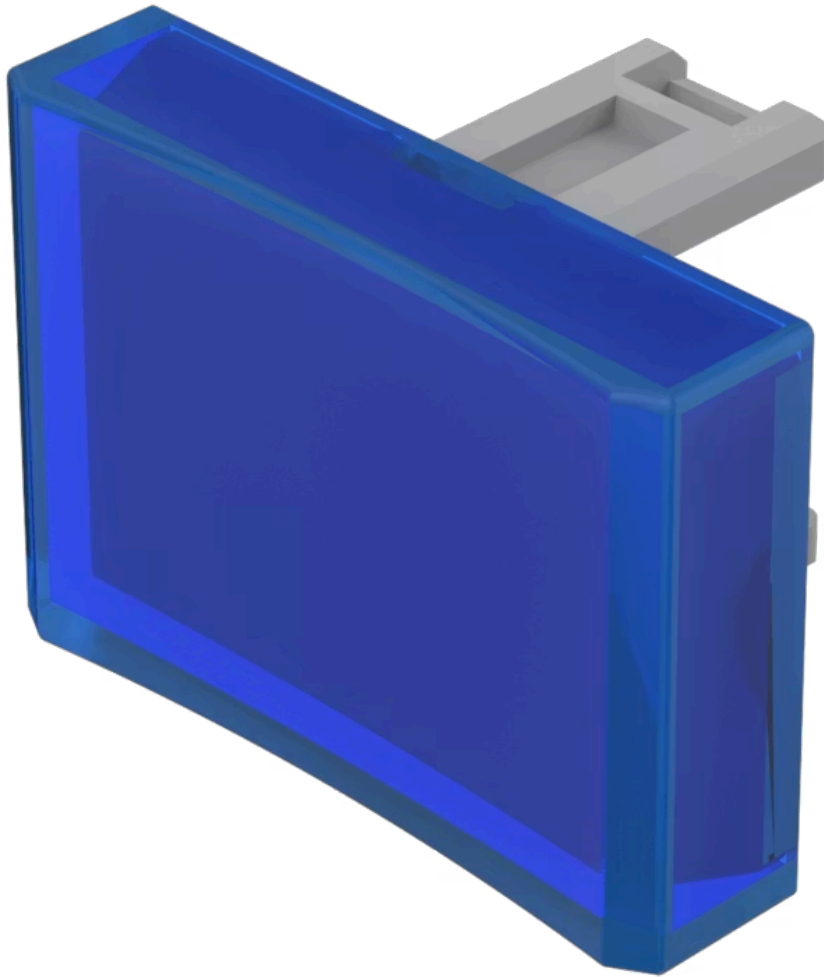

Lens

31-
904.6

Distribution by
Mouser

<https://mouser.eao.com/component/31-904.6/en/...>