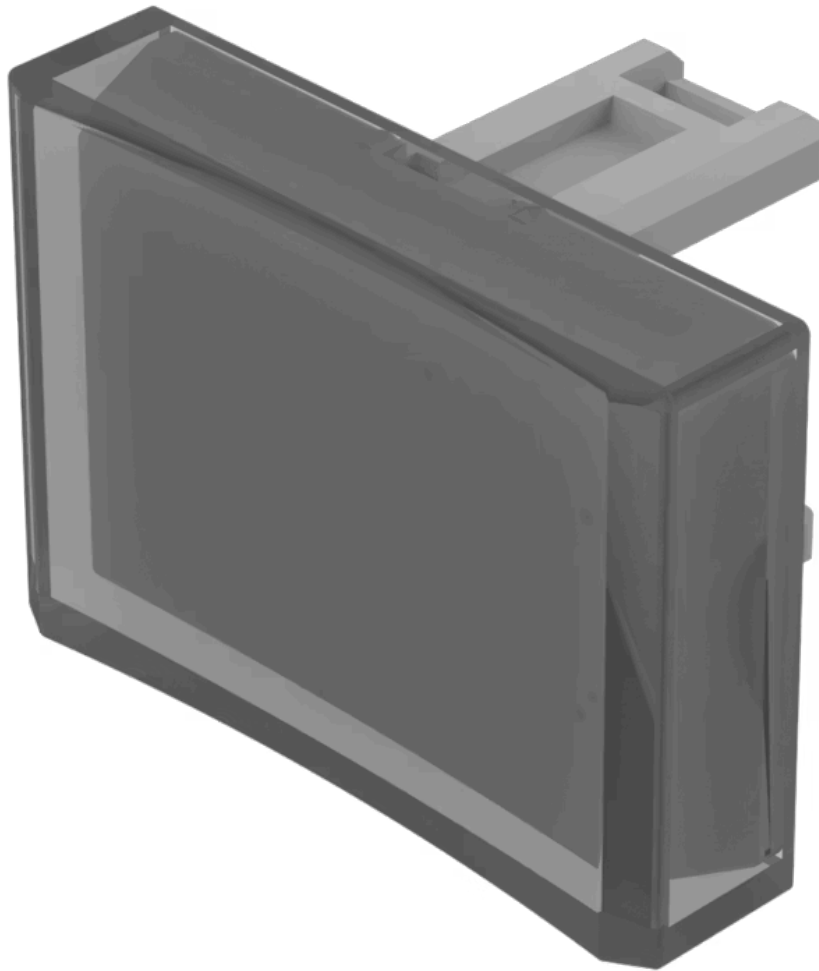

Lens

31-
904.7

Distribution by
Mouser

<https://mouser.eao.com/component/31-904.7/en/...>

Your product:

31-904.7 Lens

Loading ...

PRODUCT RANGE

Product Status: Not Recommended for new design

FRONT

Front form: Rectangular

OPERATING-/INDICATION PART

Lens colour: Colourless

Lens material: Plastic

Lens illumination: Illuminated

Lens shape: Concave

Lens optics: transparent

MECHANICAL CHARACTERISTICS

Weight: 0.001 kg

CERTIFICATE

REACH: REACH compliant

RoHS: RoHS compliant

OTHER

Short Description:

Lens, 21.5 mm x 15.3 mm, Illuminated, Colourless, Concave, Plastic

Dimension:

21.5 mm x 15.3 mm