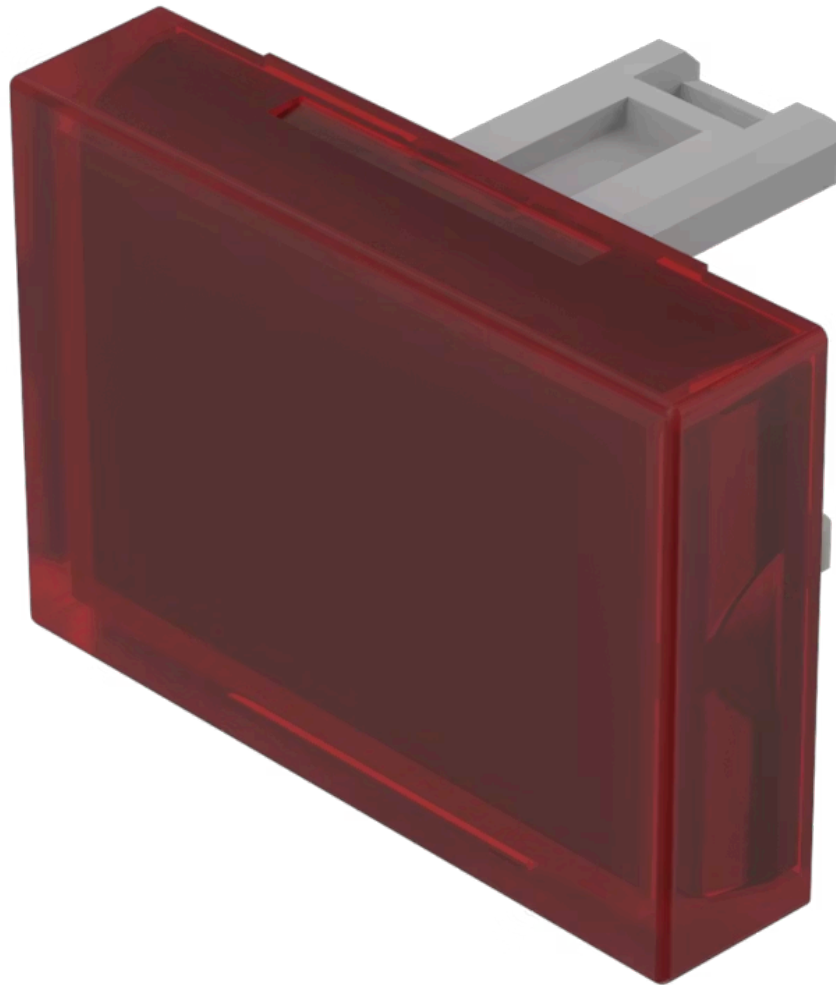

Lens

31-
905.2

Distribution by
Mouser

<https://mouser.eao.com/component/31-905.2/en/...>

Your product:

31-905.2 Lens

Loading ...

PRODUCT RANGE

Product Status: Not Recommended for new design

FRONT

Front form: Rectangular

OPERATING-/INDICATION PART

Lens colour: Red

Lens material: Plastic

Lens illumination: Illuminated

Lens shape: Flush

Lens optics: transparent

MECHANICAL CHARACTERISTICS

Weight: 0.001 kg

CERTIFICATE

REACH: REACH compliant

RoHS: RoHS compliant

OTHER

Short Description: Lens, 21.5 mm x 15.3 mm, Illuminated, Red, Flush, Plastic

Dimension: 21.5 mm x 15.3 mm

Product attributes:

Not recommended for film insert