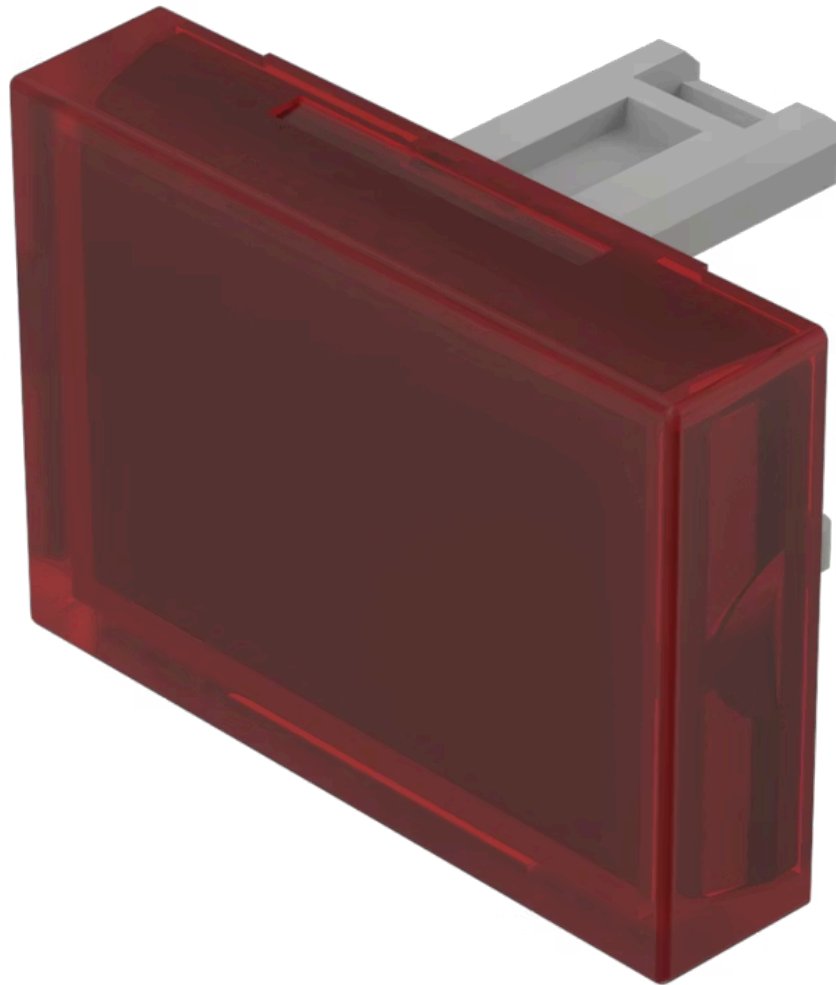

Lens

31-
905.2

Distribution by
Mouser

<https://mouser.eao.com/component/31-905.2/en/...>

Your product:

31-905.2 Lens

Loading . . .

PRODUCT RANGE

Product Status: Not Recommended for new design

FRONT

Front form: Rectangular

OPERATING-/INDICATION PART

Lens colour: Red

Lens material: Plastic

Lens illumination: Illuminated

Lens shape: Flush

Lens optics: transparent

MECHANICAL CHARACTERISTICS

Weight: 0.001 kg

CERTIFICATE

REACH: REACH compliant

RoHS: RoHS compliant

OTHER

Short Description: Lens, 21.5 mm x 15.3 mm, Illuminated, Red, Flush, Plastic

Dimension: 21.5 mm x 15.3 mm

Product attributes:

Not recommended for film insert