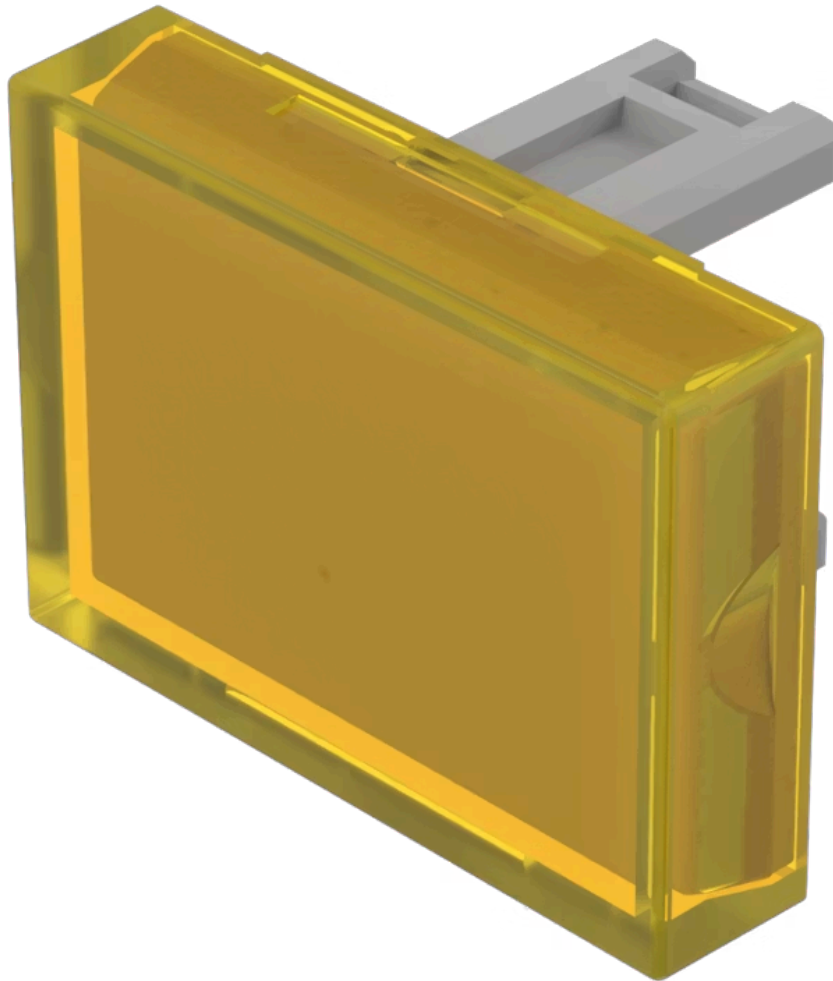

Lens

31-
905.4

Distribution by
Mouser

Your product:

31-905.4 Lens

Loading ...

PRODUCT RANGE

Product Status: Not Recommended for new design

FRONT

Front form: Rectangular

OPERATING-/INDICATION PART

Lens colour: Yellow

Lens material: Plastic

Lens illumination: Illuminated

Lens shape: Flush

Lens optics: transparent

MECHANICAL CHARACTERISTICS

Weight: 0.001 kg

CERTIFICATE

REACH: REACH compliant

RoHS: RoHS compliant

OTHER

Short Description: Lens, 21.5 mm x 15.3 mm, Illuminated, Yellow, Flush, Plastic

Dimension: 21.5 mm x 15.3 mm