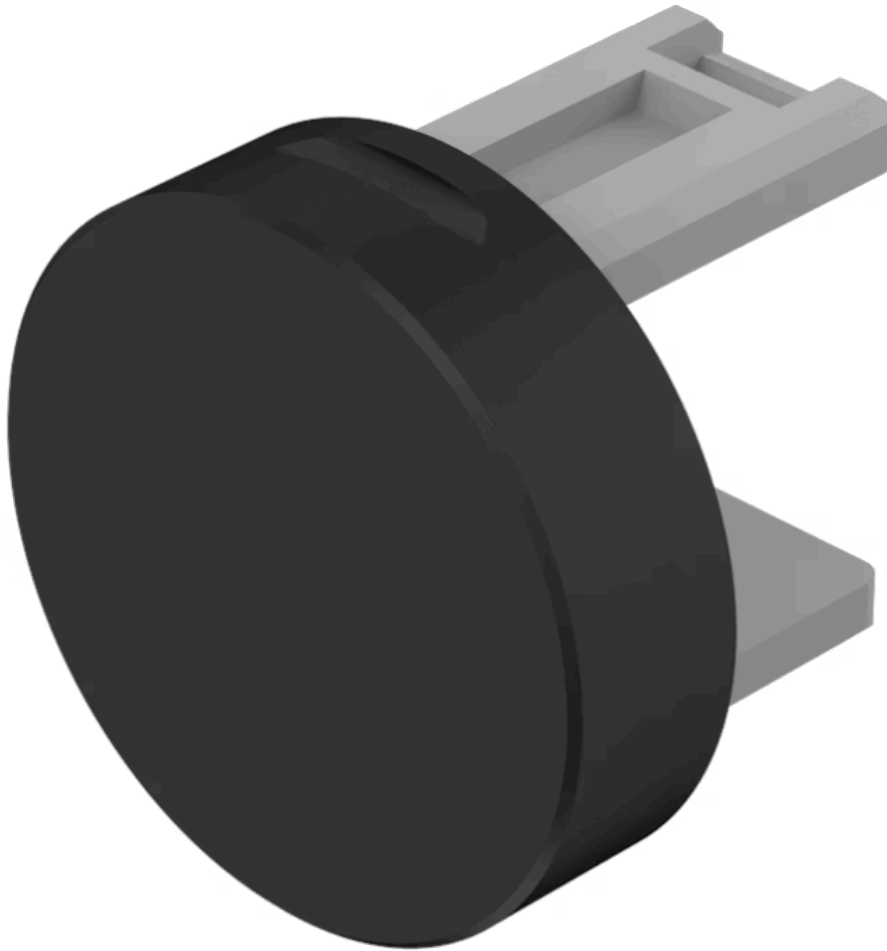

Lens

31-
931.0

Distribution by
Mouser

<https://mouser.eao.com/component/31-931.0/en/...>

Your product:

31-931.0 Lens

Loading ...

PRODUCT RANGE

Product Status: Not Recommended for new design

FRONT

Front form: Round

OPERATING-/INDICATION PART

Lens colour: Black

Lens material: Plastic

Lens illumination: Non illuminated

Lens shape: Flush

Lens optics: opaque

MECHANICAL CHARACTERISTICS

Weight: 0.001 kg

CERTIFICATE

REACH: REACH compliant

RoHS: RoHS compliant

OTHER

Short Description:

Lens, Ø 15.8 mm, Non illuminated, Black, Flush, Plastic

Dimension:

Ø 15.8 mm