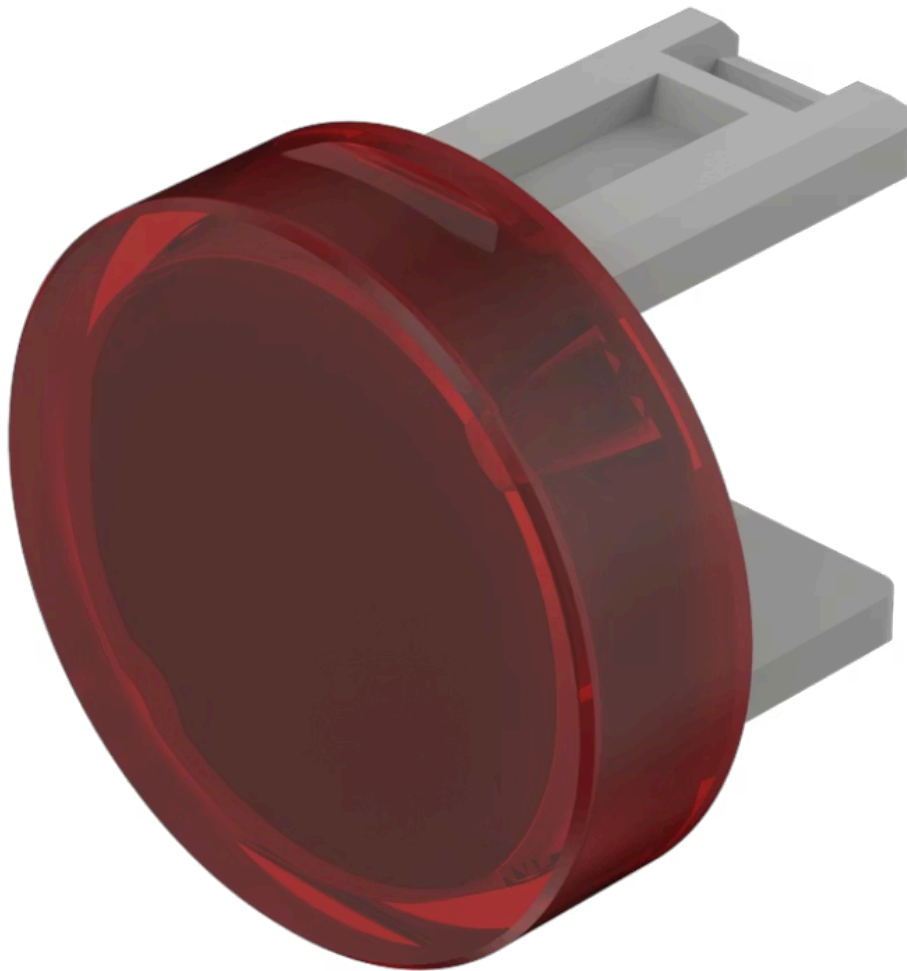

Lens

31-
931.2

Distribution by
Mouser

<https://mouser.eao.com/component/31-931.2/en/...>

Your product:

31-931.2 Lens

Loading ...

PRODUCT RANGE

Product Status: Not Recommended for new design

FRONT

Front form: Round

OPERATING-/INDICATION PART

Lens colour: Red

Lens material: Plastic

Lens illumination: Illuminated

Lens shape: Flush

Lens optics: translucent

MECHANICAL CHARACTERISTICS

Weight: 0.001 kg

CERTIFICATE

REACH: REACH compliant

RoHS: RoHS compliant

OTHER

Short Description: Lens, Ø 15.8 mm, Illuminated, Red, Flush, Plastic

Dimension: Ø 15.8 mm

Product attributes:

Not recommended for film insert