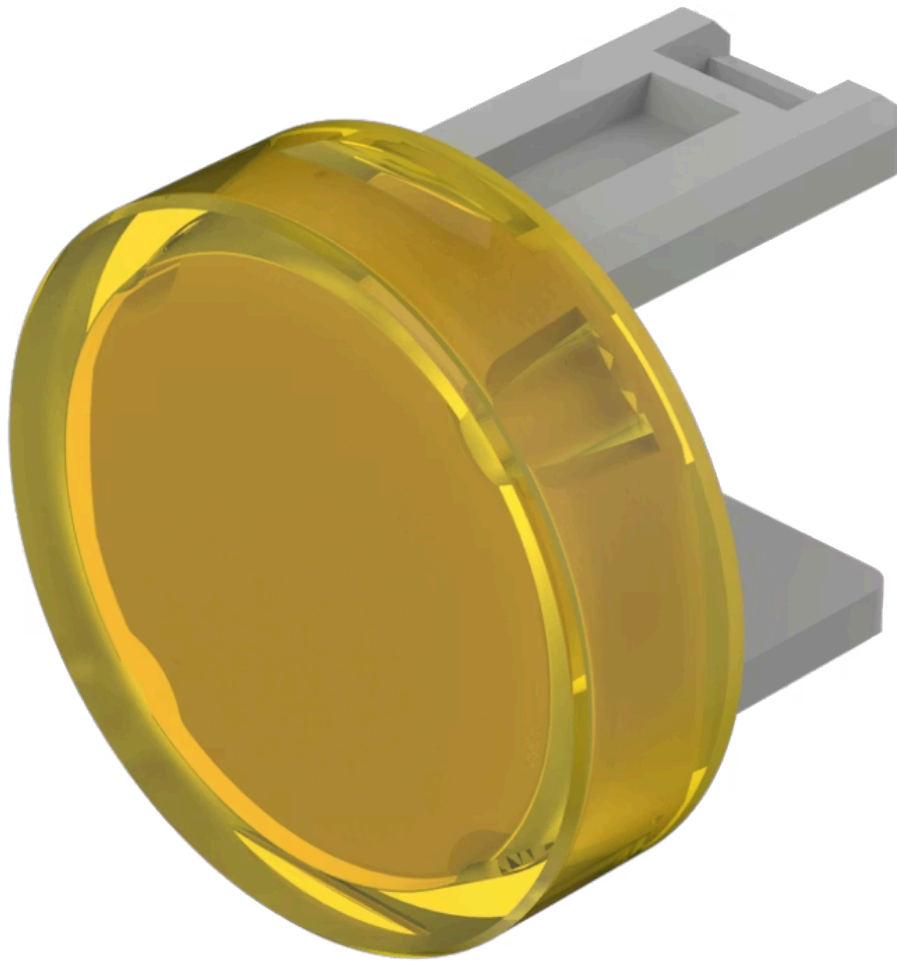

Lens

31-
931.4

Distribution by
Mouser

Your product:

31-931.4 Lens

Loading ...

PRODUCT RANGE

Product Status: Not Recommended for new design

FRONT

Front form: Round

OPERATING-/INDICATION PART

Lens colour: Yellow

Lens material: Plastic

Lens illumination: Illuminated

Lens shape: Flush

Lens optics: translucent

MECHANICAL CHARACTERISTICS

Weight: 0.001 kg

CERTIFICATE

REACH: REACH compliant

RoHS: RoHS compliant

OTHER

Short Description: Lens, Ø 15.8 mm, Illuminated, Yellow, Flush, Plastic

Dimension: Ø 15.8 mm