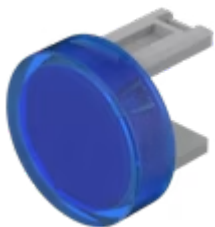

# Lens

31-  
931.6

Distribution by  
Mouser

<https://mouser.eao.com/component/31-931.6/en/...>

Your product:

---

## 31-931.6 Lens

*Loading ...*

### OPERATING-/INDICATION PART

**Lens colour:** Blue

**Lens material:** Plastic

**Lens illumination:** Illuminated

**Lens shape:** Flush

**Lens optics:** translucent

### OTHER

**Short Description:** Lens, Ø 15.8 mm, Illuminated, Blue, Flush, Plastic

**Dimension:** Ø 15.8 mm

**Product attributes:**

Not recommended for film insert