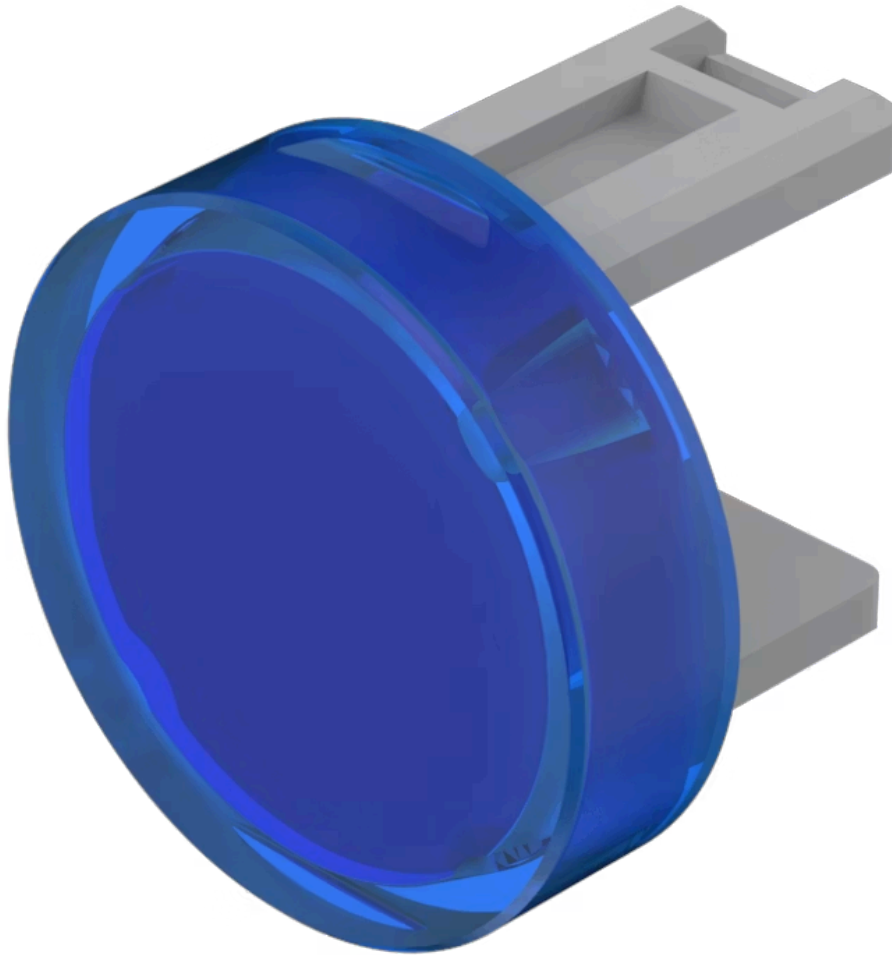

Lens

31-
931.6

Distribution by
Mouser

<https://mouser.eao.com/component/31-931.6/en/...>