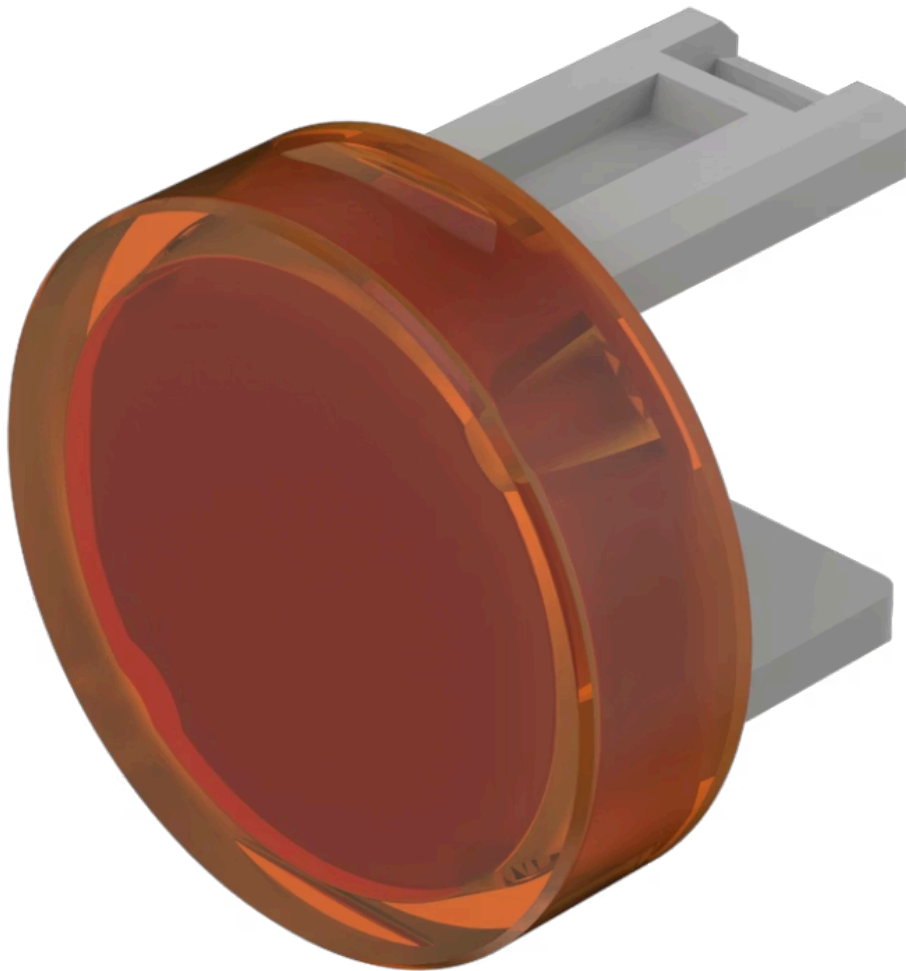

Lens

31-
933.3

Distribution by
Mouser

<https://mouser.eao.com/component/31-933.3/en/...>

Your product:

31-933.3 Lens

Loading ...

PRODUCT RANGE

Product Status: Not Recommended for new design

FRONT

Front form: Round

OPERATING-/INDICATION PART

Lens colour: Orange

Lens material: Plastic

Lens illumination: Illuminated

Lens shape: Flush

Lens optics: transparent

MECHANICAL CHARACTERISTICS

Weight: 0.001 kg

CERTIFICATE

REACH: REACH compliant

RoHS: RoHS compliant

OTHER

Short Description:

Lens, Ø 15.8 mm, Illuminated, Orange, Flush, Plastic

Dimension:

Ø 15.8 mm