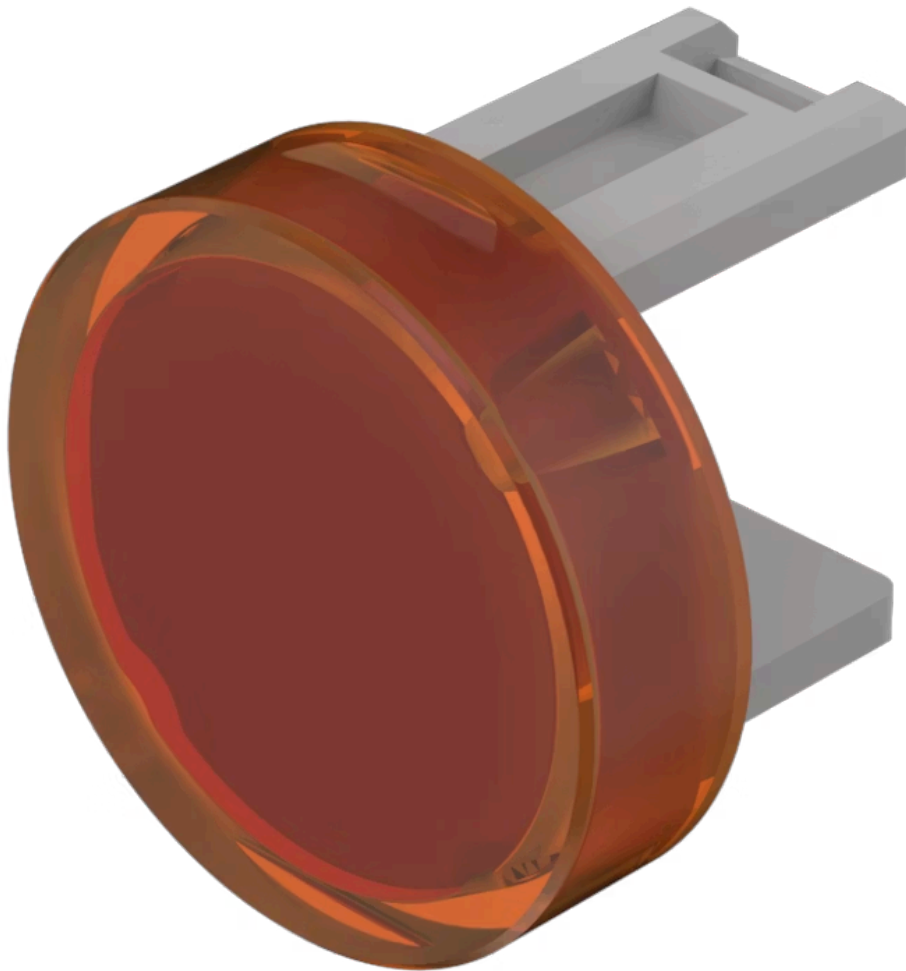

Lens

31-
933.3

Distribution by
Mouser

<https://mouser.eao.com/component/31-933.3/en/...>

Your product:

31-933.3 Lens

Loading ...

PRODUCT RANGE

Product Status: Not Recommended for new design

FRONT

Front form: Round

OPERATING-/INDICATION PART

Lens colour: Orange

Lens material: Plastic

Lens illumination: Illuminated

Lens shape: Flush

Lens optics: transparent

MECHANICAL CHARACTERISTICS

Weight: 0.001 kg

CERTIFICATE

REACH: REACH compliant

RoHS: RoHS compliant

OTHER

Short Description:

Lens, Ø 15.8 mm, Illuminated, Orange, Flush, Plastic

Dimension:

Ø 15.8 mm