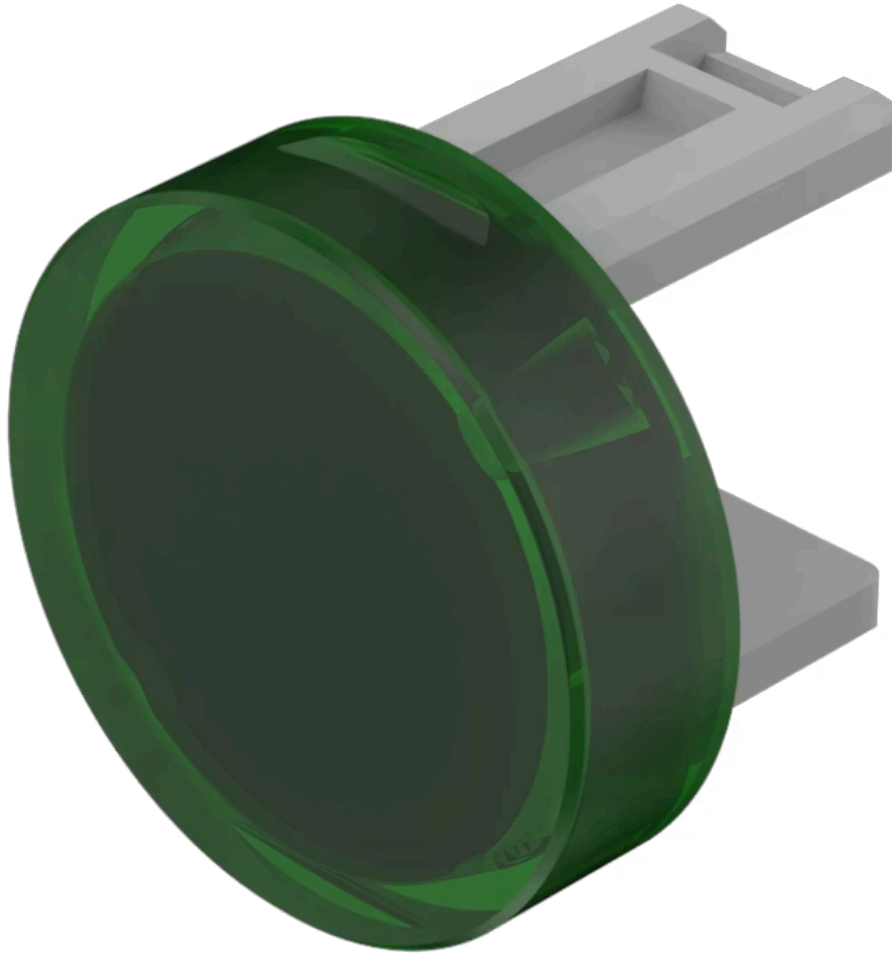

Lens

31-
933.5

Distribution by
Mouser

<https://mouser.eao.com/component/31-933.5/en/...>

Your product:

31-933.5 Lens

Loading ...

PRODUCT RANGE

Product Status: Not Recommended for new design

FRONT

Front form: Round

OPERATING-/INDICATION PART

Lens colour: Green

Lens material: Plastic

Lens illumination: Illuminated

Lens shape: Flush

Lens optics: transparent

MECHANICAL CHARACTERISTICS

Weight: 0.001 kg

CERTIFICATE

REACH: REACH compliant

RoHS: RoHS compliant

OTHER

Short Description:

Lens, Ø 15.8 mm, Illuminated, Green, Flush, Plastic

Dimension:

Ø 15.8 mm