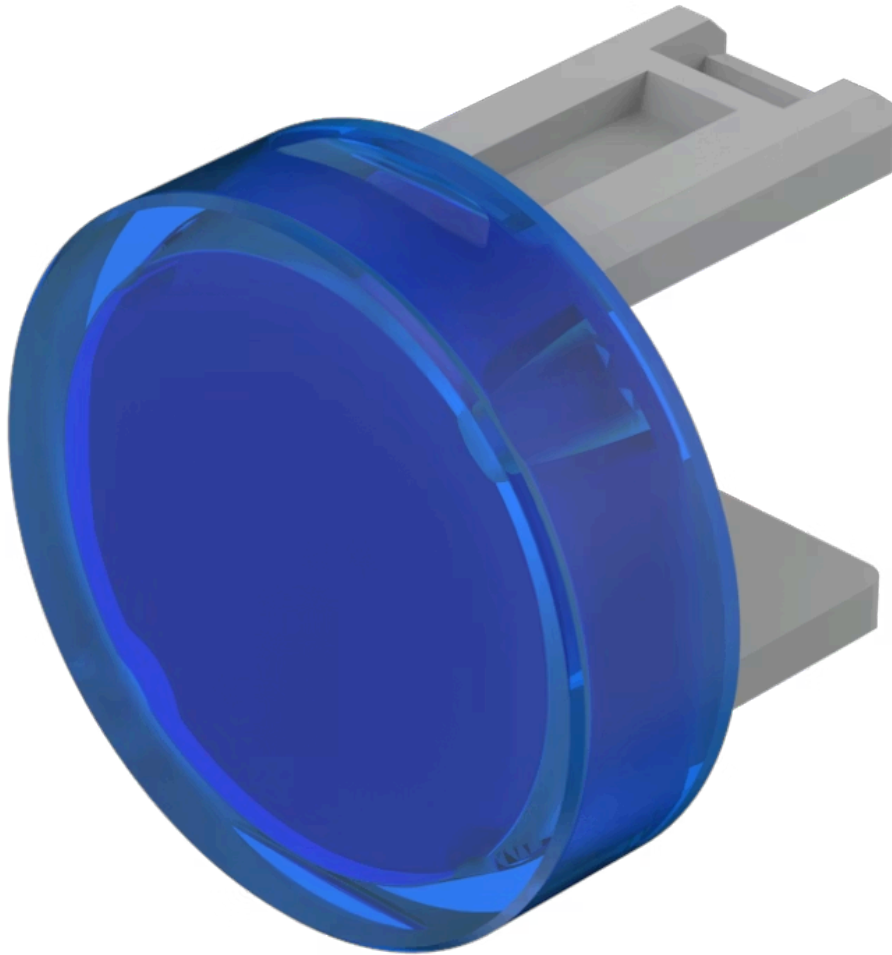

Lens

31-
933.6

Distribution by
Mouser

<https://mouser.eao.com/component/31-933.6/en/...>

Your product:

31-933.6 Lens

Loading ...

PRODUCT RANGE

Product Status: Not Recommended for new design

FRONT

Front form: Round

OPERATING-/INDICATION PART

Lens colour: Blue

Lens material: Plastic

Lens illumination: Illuminated

Lens shape: Flush

Lens optics: transparent

MECHANICAL CHARACTERISTICS

Weight: 0.001 kg

CERTIFICATE

REACH: REACH compliant

RoHS: RoHS compliant

OTHER

Short Description:

Lens, Ø 15.8 mm, Illuminated, Blue, Flush, Plastic

Dimension:

Ø 15.8 mm