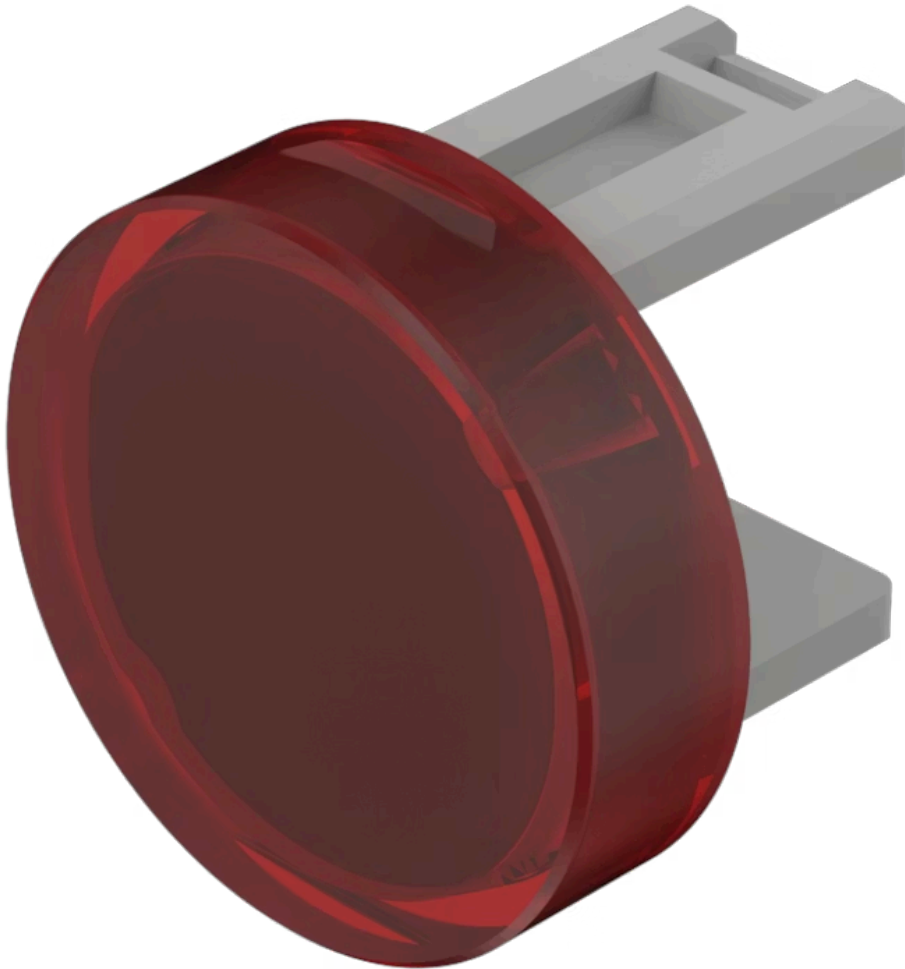

Lens

31-
935.2

Distribution by
Mouser

<https://mouser.eao.com/component/31-935.2/en/...>

Your product:

31-935.2 Lens

Loading ...

PRODUCT RANGE

Product Status: Not Recommended for new design

FRONT

Front form: Round

OPERATING-/INDICATION PART

Lens colour: Red

Lens material: Plastic

Lens illumination: Illuminated

Lens shape: Flush

Lens optics: transparent

MECHANICAL CHARACTERISTICS

Weight: 0.001 kg

CERTIFICATE

REACH: REACH compliant

RoHS: RoHS compliant

OTHER

Short Description: Lens, Ø 15.8 mm, Illuminated, Red, Flush, Plastic

Dimension: Ø 15.8 mm

Product attributes:

Not recommended for film insert