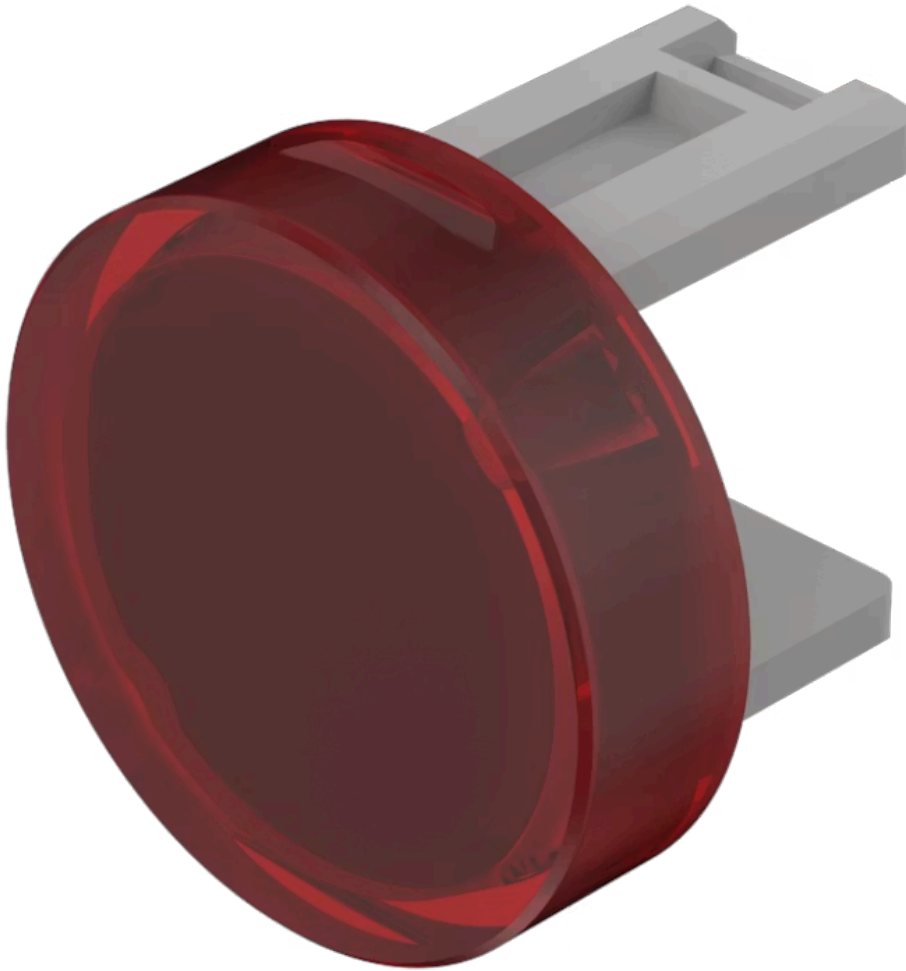

Lens

31-
935.2

Distribution by
Mouser

<https://mouser.eao.com/component/31-935.2/en/...>

Your product:

31-935.2 Lens

Loading ...

PRODUCT RANGE

Product Status: Not Recommended for new design

FRONT

Front form: Round

OPERATING-/INDICATION PART

Lens colour: Red

Lens material: Plastic

Lens illumination: Illuminated

Lens shape: Flush

Lens optics: transparent

MECHANICAL CHARACTERISTICS

Weight: 0.001 kg

CERTIFICATE

REACH: REACH compliant

RoHS: RoHS compliant

OTHER

Short Description: Lens, Ø 15.8 mm, Illuminated, Red, Flush, Plastic

Dimension: Ø 15.8 mm

Product attributes:

Not recommended for film insert