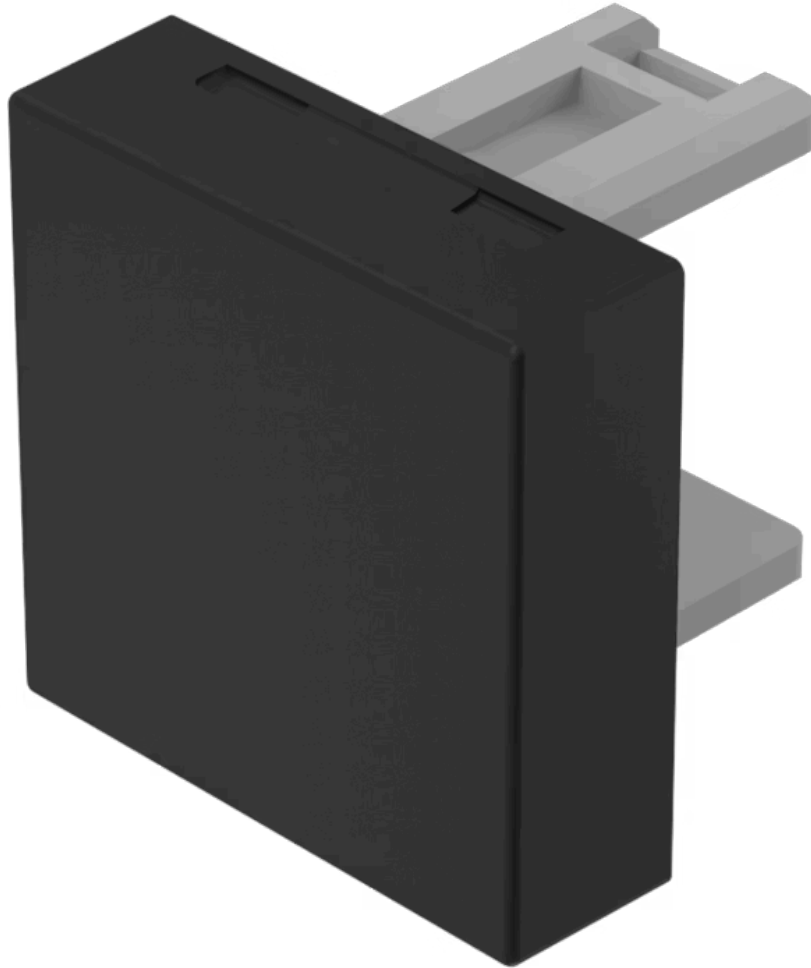

Lens

31-
951.0

Distribution by
Mouser

<https://mouser.eao.com/component/31-951.0/en/...>

Your product:

31-951.0 Lens

Loading ...

PRODUCT RANGE

Product Status: Not Recommended for new design

FRONT

Front form: Square

OPERATING-/INDICATION PART

Lens colour: Black

Lens material: Plastic

Lens illumination: Non illuminated

Lens shape: Flush

Lens optics: opaque

MECHANICAL CHARACTERISTICS

Weight: 0.001 kg

CERTIFICATE

REACH: REACH compliant

RoHS: RoHS compliant

OTHER

Short Description:

Lens, 15.3 mm x 15.3 mm, Non illuminated, Black, Flush, Plastic

Dimension:

15.3 mm x 15.3 mm