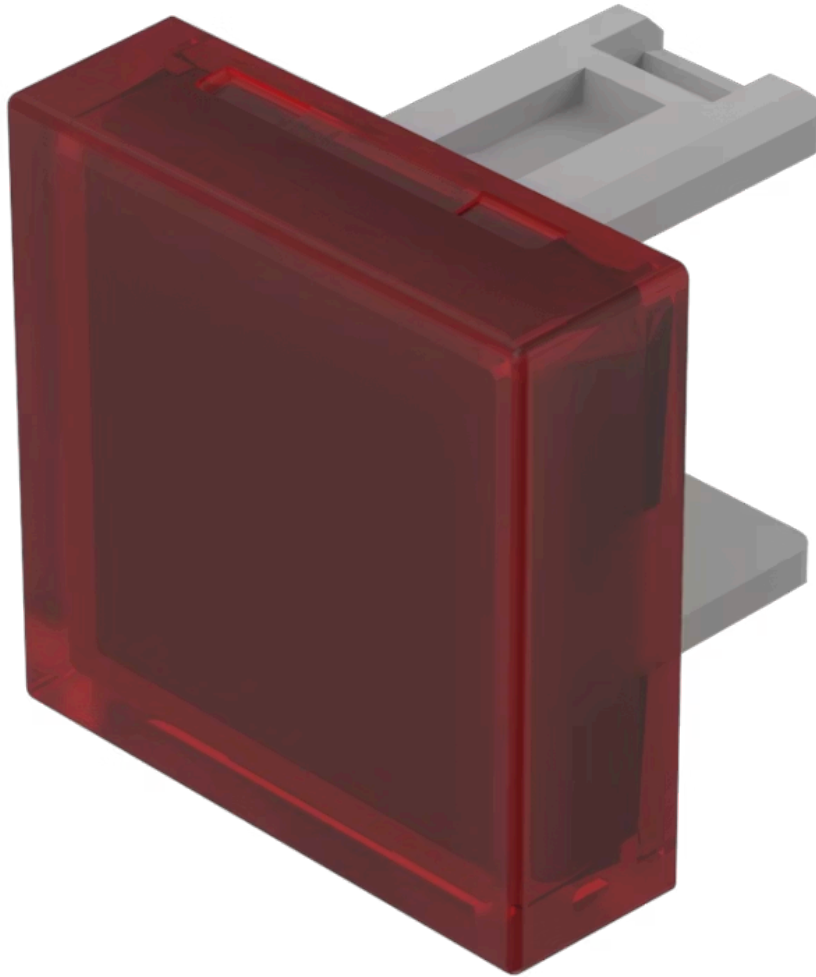

Lens

31-
951.2

Distribution by
Mouser

Your product:

31-951.2 Lens

Loading ...

PRODUCT RANGE

Product Status: Not Recommended for new design

FRONT

Front form: Square

OPERATING-/INDICATION PART

Lens colour: Red

Lens material: Plastic

Lens illumination: Illuminated

Lens shape: Flush

Lens optics: translucent

MECHANICAL CHARACTERISTICS

Weight: 0.001 kg

CERTIFICATE

REACH: REACH compliant

RoHS: RoHS compliant

OTHER

Short Description: Lens, 15.3 mm x 15.3 mm, Illuminated, Red, Flush, Plastic

Dimension: 15.3 mm x 15.3 mm