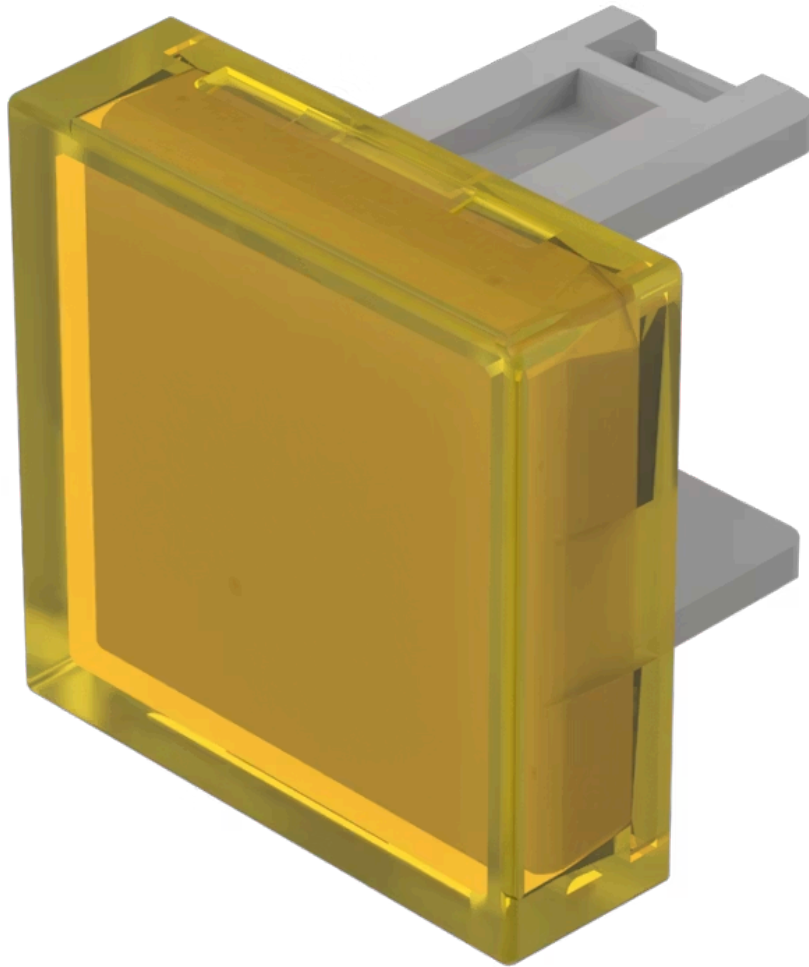

Lens

31-
951.4

Distribution by
Mouser

<https://mouser.eao.com/component/31-951.4/en/...>

Your product:

31-951.4 Lens

Loading ...

PRODUCT RANGE

Product Status: Not Recommended for new design

FRONT

Front form: Square

OPERATING-/INDICATION PART

Lens colour: Yellow

Lens material: Plastic

Lens illumination: Illuminated

Lens shape: Flush

Lens optics: translucent

MECHANICAL CHARACTERISTICS

Weight: 0.001 kg

CERTIFICATE

REACH: REACH compliant

RoHS: RoHS compliant

OTHER

Short Description: Lens, 15.3 mm x 15.3 mm, Illuminated, Yellow, Flush, Plastic

Dimension: 15.3 mm x 15.3 mm

Product attributes:

Not recommended for film insert