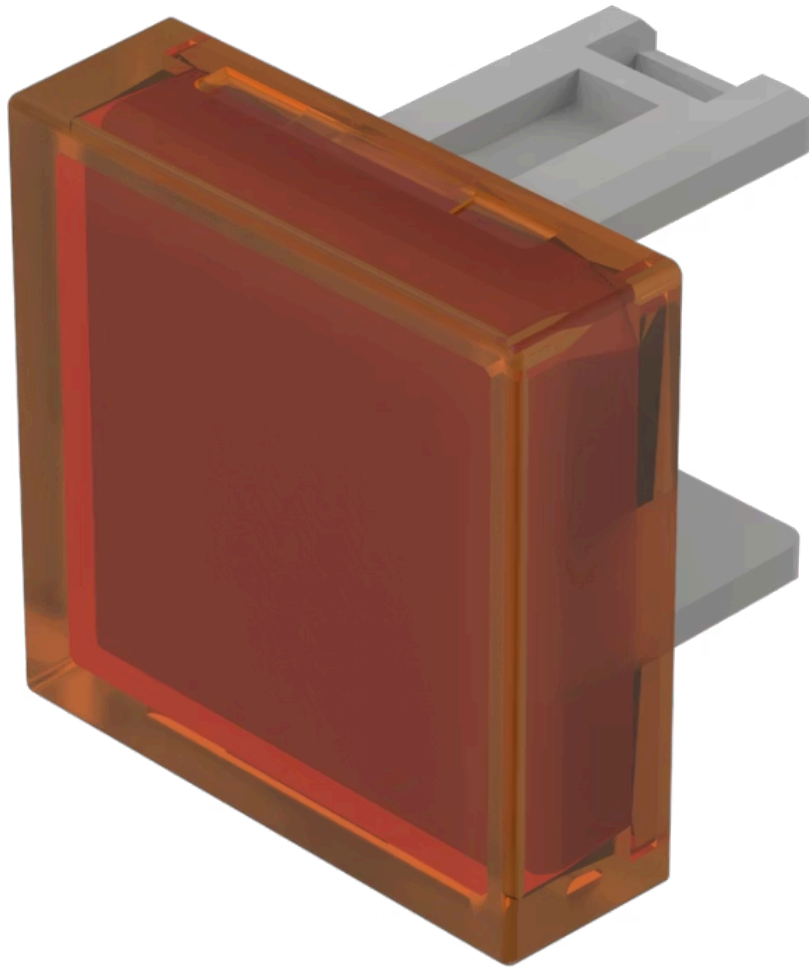

Lens

31-
953.3

Distribution by
Mouser

<https://mouser.eao.com/component/31-953.3/en/...>

Your product:

31-953.3 Lens

Loading ...

PRODUCT RANGE

Product Status: Not Recommended for new design

FRONT

Front form: Square

OPERATING-/INDICATION PART

Lens colour: Orange

Lens material: Plastic

Lens illumination: Illuminated

Lens shape: Flush

Lens optics: transparent

MECHANICAL CHARACTERISTICS

Weight: 0.001 kg

CERTIFICATE

REACH: REACH compliant

RoHS: RoHS compliant

OTHER

Short Description:

Lens, 15.3 mm x 15.3 mm, Illuminated, Orange, Flush, Plastic

Dimension:

15.3 mm x 15.3 mm