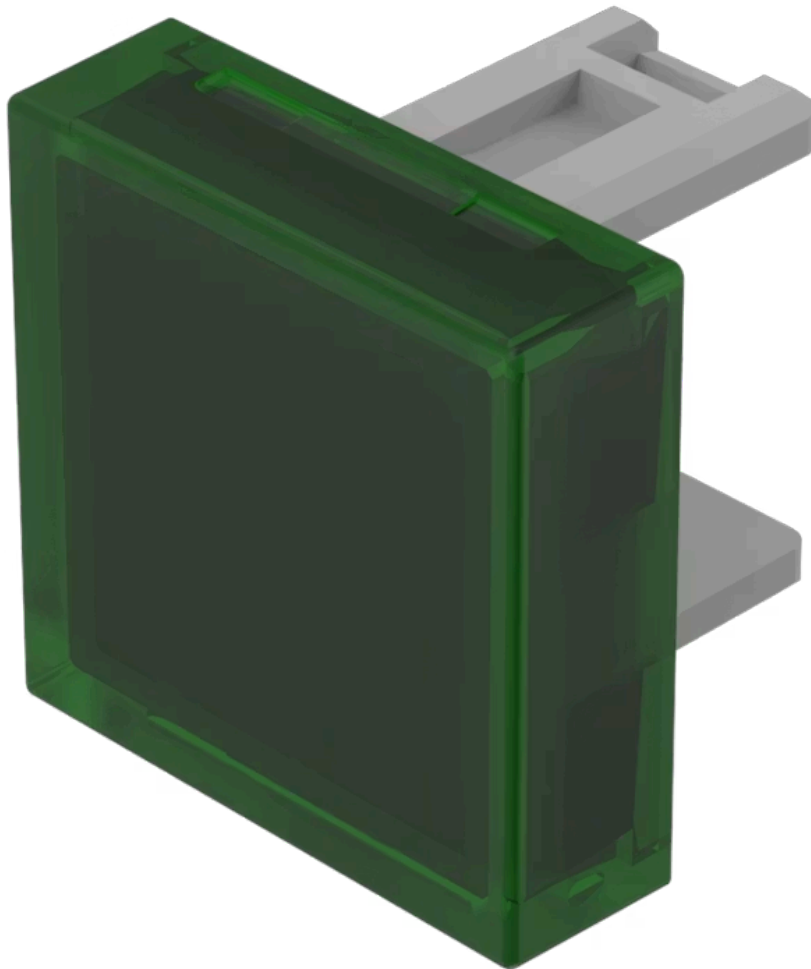

Lens

31-
953.5

Distribution by
Mouser

<https://mouser.eao.com/component/31-953.5/en/...>

Your product:

31-953.5 Lens

Loading ...

PRODUCT RANGE

Product Status: Not Recommended for new design

FRONT

Front form: Square

OPERATING-/INDICATION PART

Lens colour: Green

Lens material: Plastic

Lens illumination: Illuminated

Lens shape: Flush

Lens optics: transparent

MECHANICAL CHARACTERISTICS

Weight: 0.001 kg

CERTIFICATE

REACH: REACH compliant

RoHS: RoHS compliant

OTHER

Short Description: Lens, 15.3 mm x 15.3 mm, Illuminated, Green, Flush, Plastic

Dimension: 15.3 mm x 15.3 mm