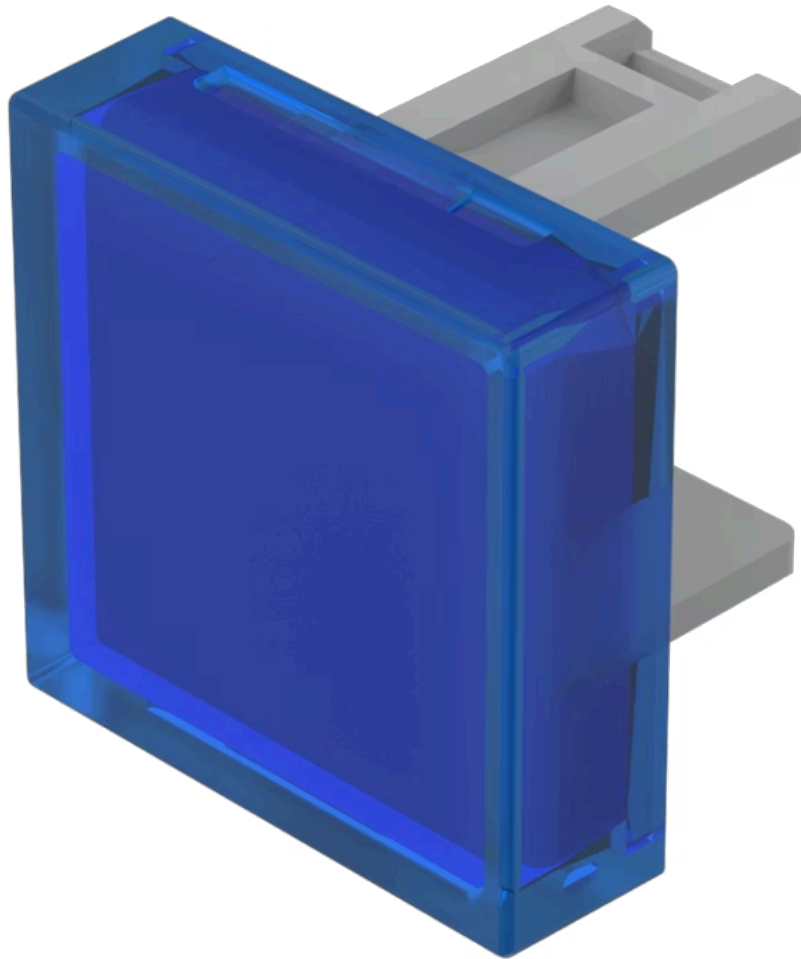

Lens

31-
953.6

Distribution by
Mouser

<https://mouser.eao.com/component/31-953.6/en/...>

Your product:

31-953.6 Lens

Loading ...

PRODUCT RANGE

Product Status: Not Recommended for new design

FRONT

Front form: Square

OPERATING-/INDICATION PART

Lens colour: Blue

Lens material: Plastic

Lens illumination: Illuminated

Lens shape: Flush

Lens optics: transparent

MECHANICAL CHARACTERISTICS

Weight: 0.001 kg

CERTIFICATE

REACH: REACH compliant

RoHS: RoHS compliant

OTHER

Short Description: Lens, 15.3 mm x 15.3 mm, Illuminated, Blue, Flush, Plastic

Dimension: 15.3 mm x 15.3 mm