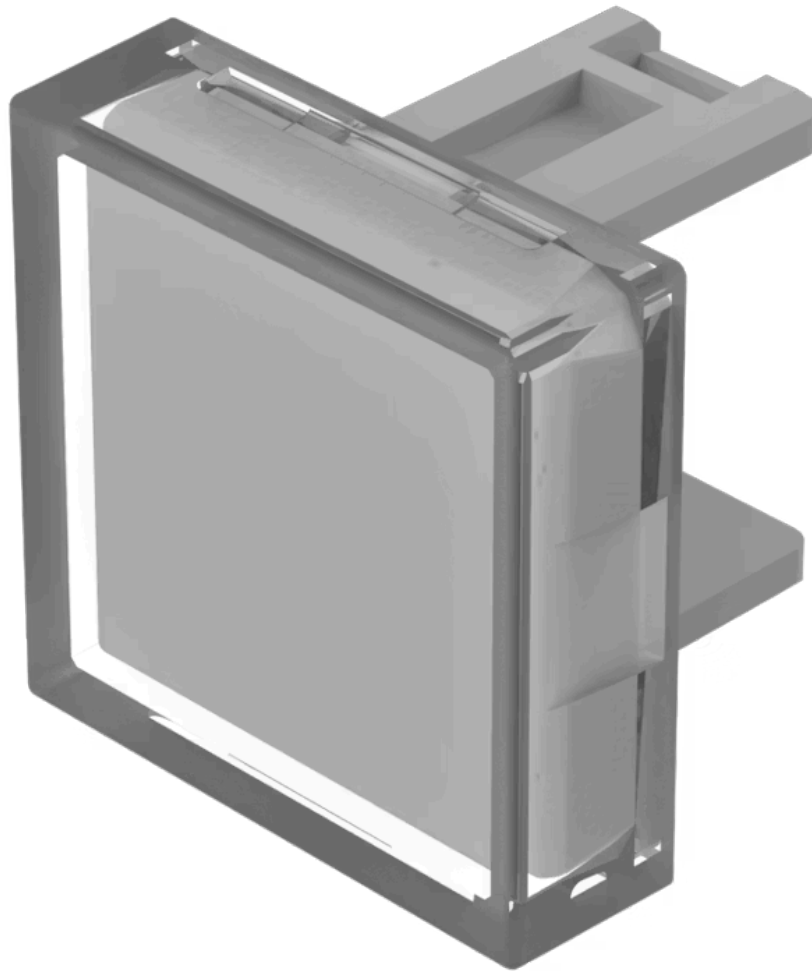

Lens

31-
953.7

Distribution by
Mouser

<https://mouser.eao.com/component/31-953.7/en/...>

Your product:

31-953.7 Lens

Loading ...

PRODUCT RANGE

Product Status: Not Recommended for new design

FRONT

Front form: Square

OPERATING-/INDICATION PART

Lens colour: Colourless

Lens material: Plastic

Lens illumination: Illuminated

Lens shape: Flush

Lens optics: transparent

MECHANICAL CHARACTERISTICS

Weight: 0.001 kg

CERTIFICATE

REACH: REACH compliant

RoHS: RoHS compliant

OTHER

Short Description:

Lens, 15.3 mm x 15.3 mm, Illuminated, Colourless, Flush, Plastic

Dimension:

15.3 mm x 15.3 mm