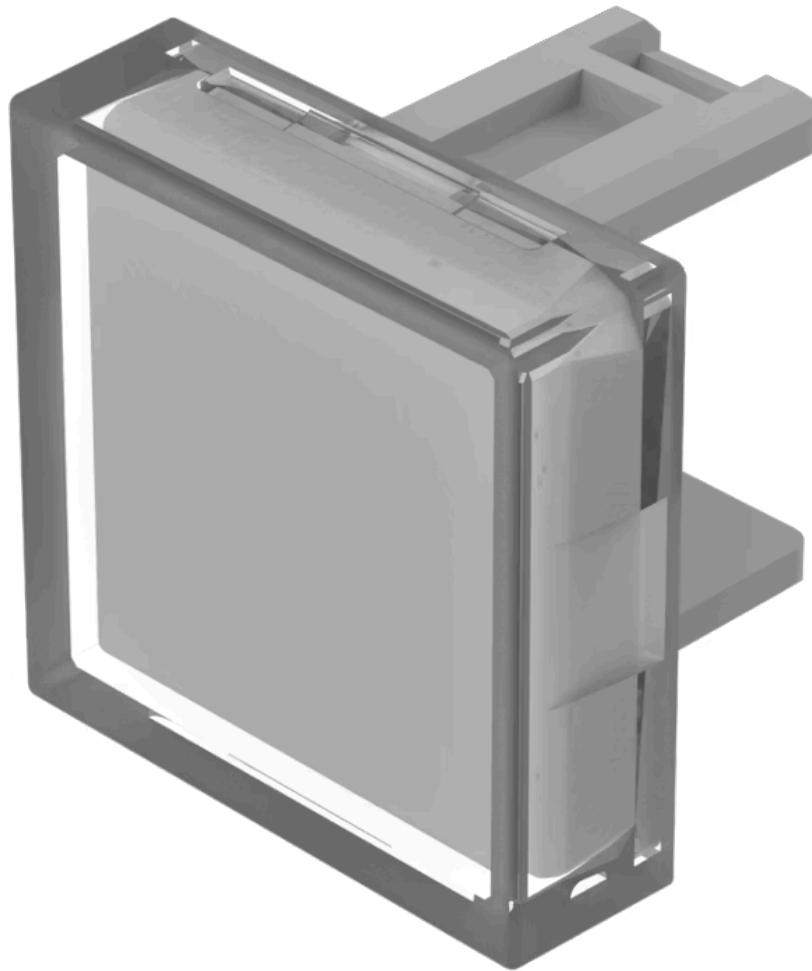

Lens

31-
953.7

Distribution by
Mouser

<https://mouser.eao.com/component/31-953.7/en/...>

Your product:

31-953.7 Lens

Loading ...

PRODUCT RANGE

Product Status: Not Recommended for new design

FRONT

Front form: Square

OPERATING-/INDICATION PART

Lens colour: Colourless

Lens material: Plastic

Lens illumination: Illuminated

Lens shape: Flush

Lens optics: transparent

MECHANICAL CHARACTERISTICS

Weight: 0.001 kg

CERTIFICATE

REACH: REACH compliant

RoHS: RoHS compliant

OTHER

Short Description:

Lens, 15.3 mm x 15.3 mm, Illuminated, Colourless, Flush, Plastic

Dimension:

15.3 mm x 15.3 mm