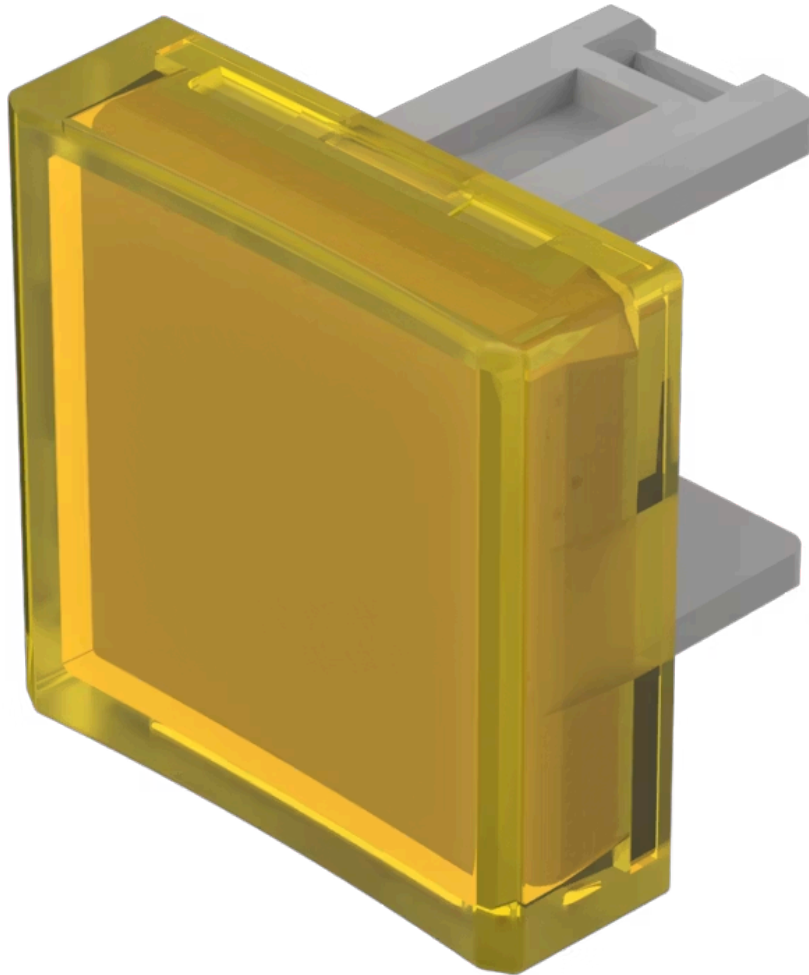

Lens

31-
954.4

Distribution by
Mouser

<https://mouser.eao.com/component/31-954.4/en/...>

Your product:

31-954.4 Lens

Loading ...

PRODUCT RANGE

Product Status: Not Recommended for new design

FRONT

Front form: Square

OPERATING-/INDICATION PART

Lens colour: Yellow

Lens material: Plastic

Lens illumination: Illuminated

Lens shape: Concave

Lens optics: transparent

MECHANICAL CHARACTERISTICS

Weight: 0.001 kg

CERTIFICATE

REACH: REACH compliant

RoHS: RoHS compliant

OTHER

Short Description:

Lens, 15.3 mm x 15.3 mm, Illuminated, Yellow, Concave, Plastic

Dimension:

15.3 mm x 15.3 mm