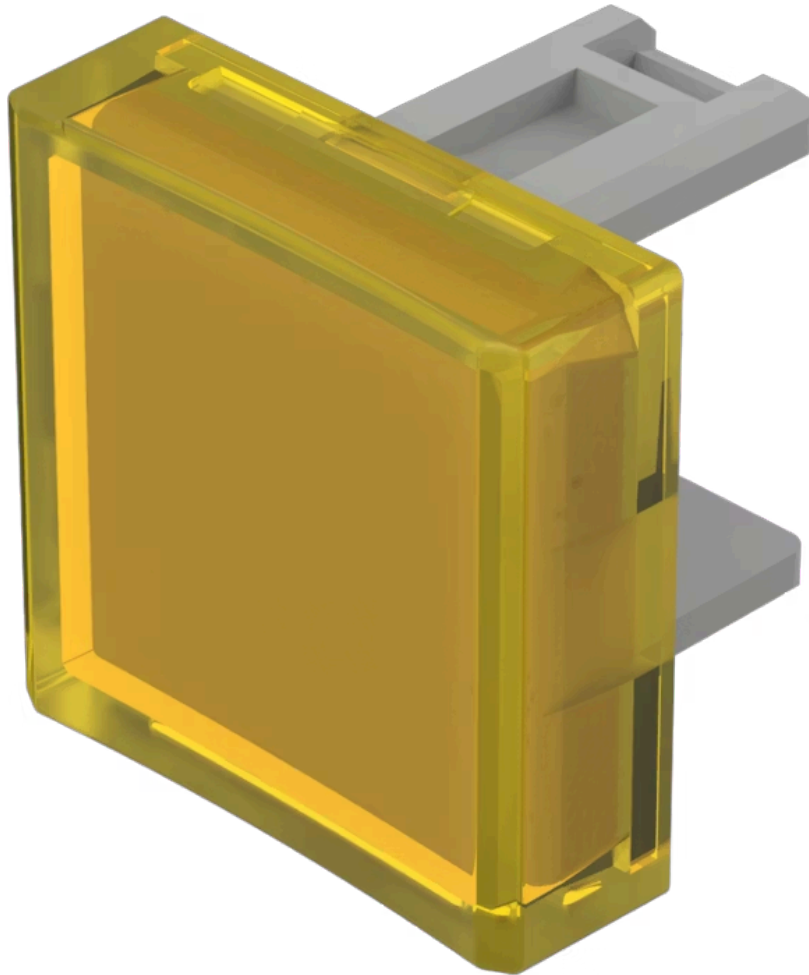

Lens

31-
954.4

Distribution by
Mouser

<https://mouser.eao.com/component/31-954.4/en/...>

Your product:

31-954.4 Lens

Loading ...

PRODUCT RANGE

Product Status: Not Recommended for new design

FRONT

Front form: Square

OPERATING-/INDICATION PART

Lens colour: Yellow

Lens material: Plastic

Lens illumination: Illuminated

Lens shape: Concave

Lens optics: transparent

MECHANICAL CHARACTERISTICS

Weight: 0.001 kg

CERTIFICATE

REACH: REACH compliant

RoHS: RoHS compliant

OTHER

Short Description:

Lens, 15.3 mm x 15.3 mm, Illuminated, Yellow, Concave, Plastic

Dimension:

15.3 mm x 15.3 mm