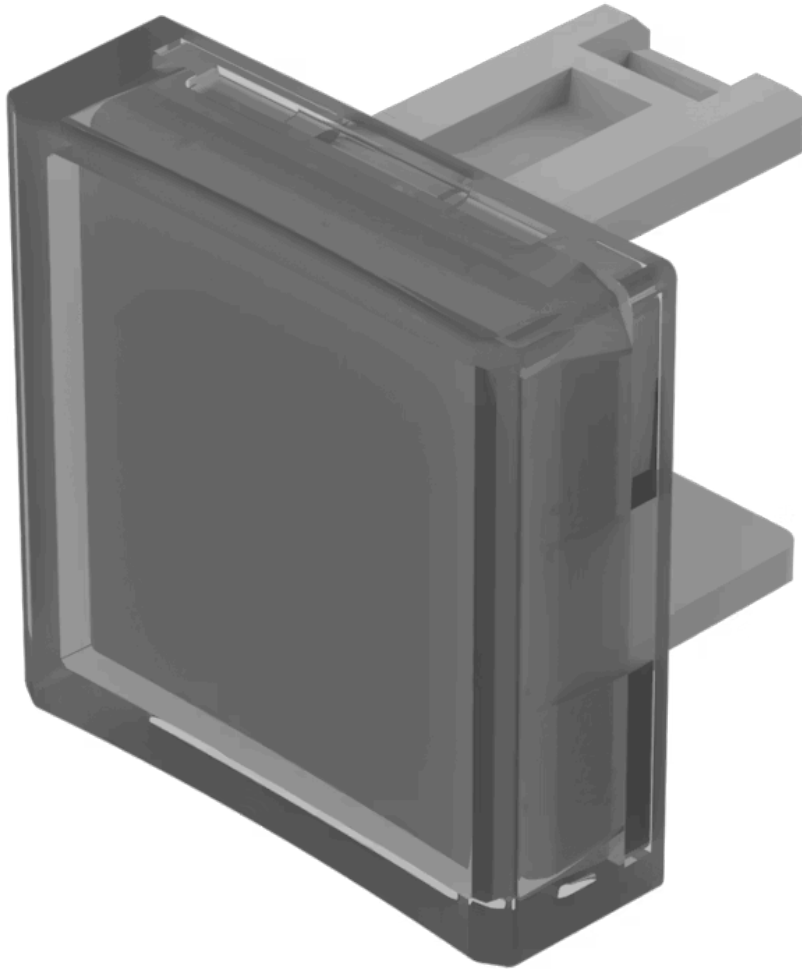

Lens

31-
954.7

Distribution by
Mouser

<https://mouser.eao.com/component/31-954.7/en/...>

Your product:

31-954.7 Lens

Loading ...

PRODUCT RANGE

Product Status: Not Recommended for new design

FRONT

Front form: Square

OPERATING-/INDICATION PART

Lens colour: Colourless

Lens material: Plastic

Lens illumination: Illuminated

Lens shape: Concave

Lens optics: transparent

MECHANICAL CHARACTERISTICS

Weight: 0.001 kg

CERTIFICATE

REACH: REACH compliant

RoHS: RoHS compliant

OTHER

Short Description:

Lens, 15.3 mm x 15.3 mm, Illuminated, Colourless, Concave, Plastic

Dimension:

15.3 mm x 15.3 mm