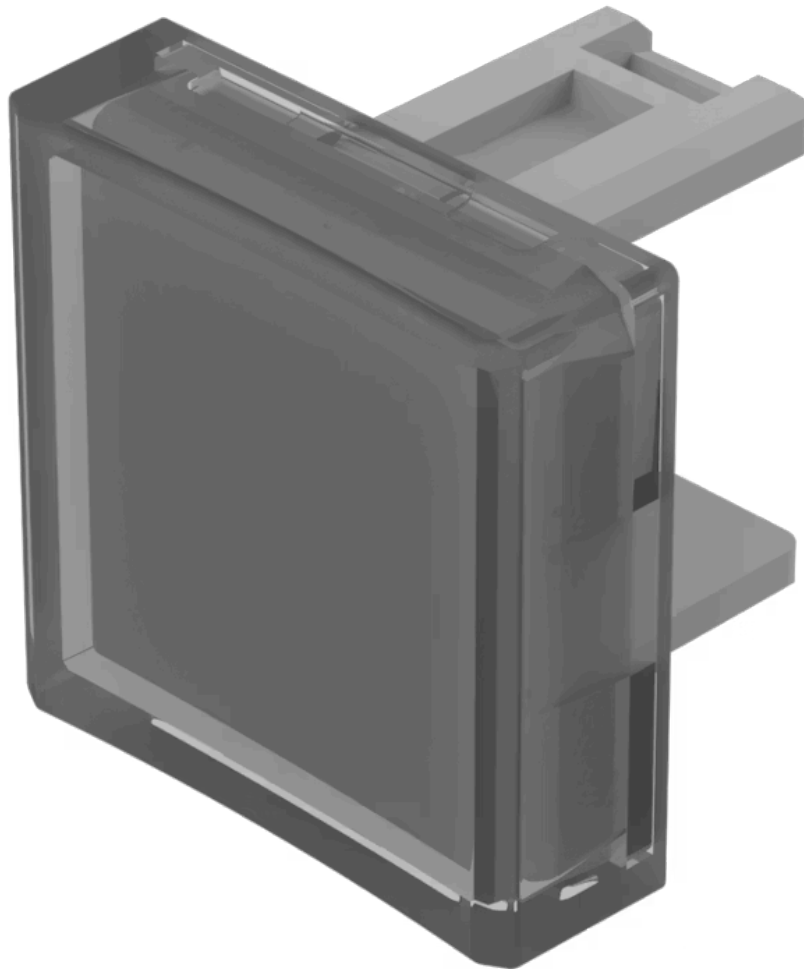

# Lens

31-  
954.7

Distribution by  
Mouser

<https://mouser.eao.com/component/31-954.7/en/...>

Your product:

---

### FRONT

**Front form:** Square

### OPERATING-/INDICATION PART

**Lens colour:** Colourless

**Lens material:** Plastic

**Lens illumination:** Illuminated

**Lens shape:** Concave

**Lens optics:** transparent

### OTHER

**Short Description:**

Lens, 15.3 mm x 15.3 mm, Illuminated, Colourless, Concave, Plastic

**Dimension:**

15.3 mm x 15.3 mm