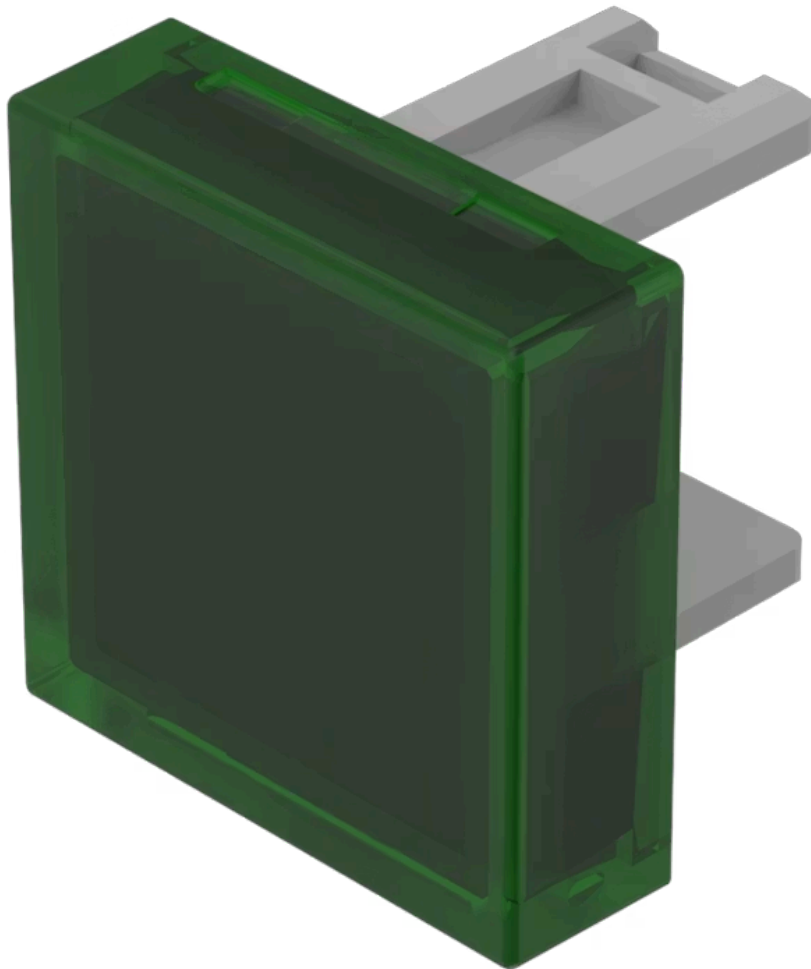

Lens

31-
955.5

Distribution by
Mouser

<https://mouser.eao.com/component/31-955.5/en/...>

Your product:

31-955.5 Lens

Loading ...

PRODUCT RANGE

Product Status: Not Recommended for new design

FRONT

Front form: Square

OPERATING-/INDICATION PART

Lens colour: Green

Lens material: Plastic

Lens illumination: Illuminated

Lens shape: Flush

Lens optics: transparent

MECHANICAL CHARACTERISTICS

Weight: 0.001 kg

CERTIFICATE

REACH: REACH compliant

RoHS: RoHS compliant

OTHER

Short Description: Lens, 15.3 mm x 15.3 mm, Illuminated, Green, Flush, Plastic

Dimension: 15.3 mm x 15.3 mm

Product attributes:

Not recommended for film insert