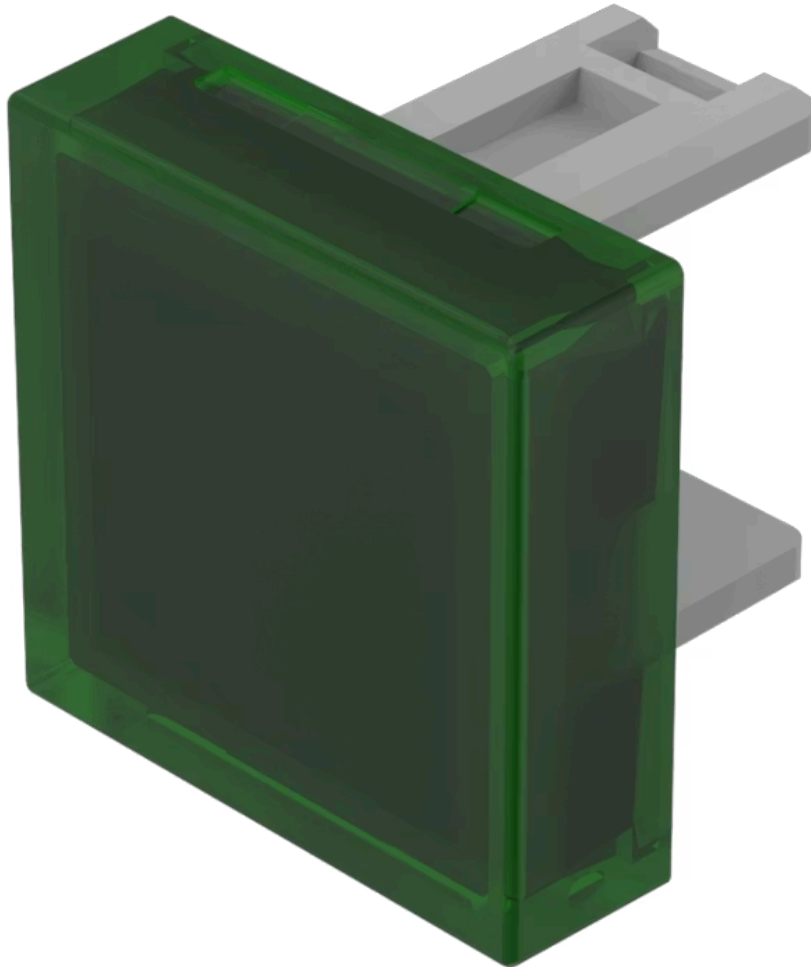

Lens

31-
955.5

Distribution by
Mouser

<https://mouser.eao.com/component/31-955.5/en/...>

Your product:

31-955.5 Lens

PRODUCT RANGE

Product Status: Not Recommended for new design

FRONT

Front form: Square

OPERATING-/INDICATION PART

Lens colour: Green

Lens material: Plastic

Lens illumination: Illuminated

Lens shape: Flush

Lens optics: transparent

MECHANICAL CHARACTERISTICS

Weight: 0.001 kg

CERTIFICATE

REACH: REACH compliant

RoHS: RoHS compliant

OTHER

Short Description: Lens, 15.3 mm x 15.3 mm, Illuminated, Green, Flush, Plastic

Dimension: 15.3 mm x 15.3 mm