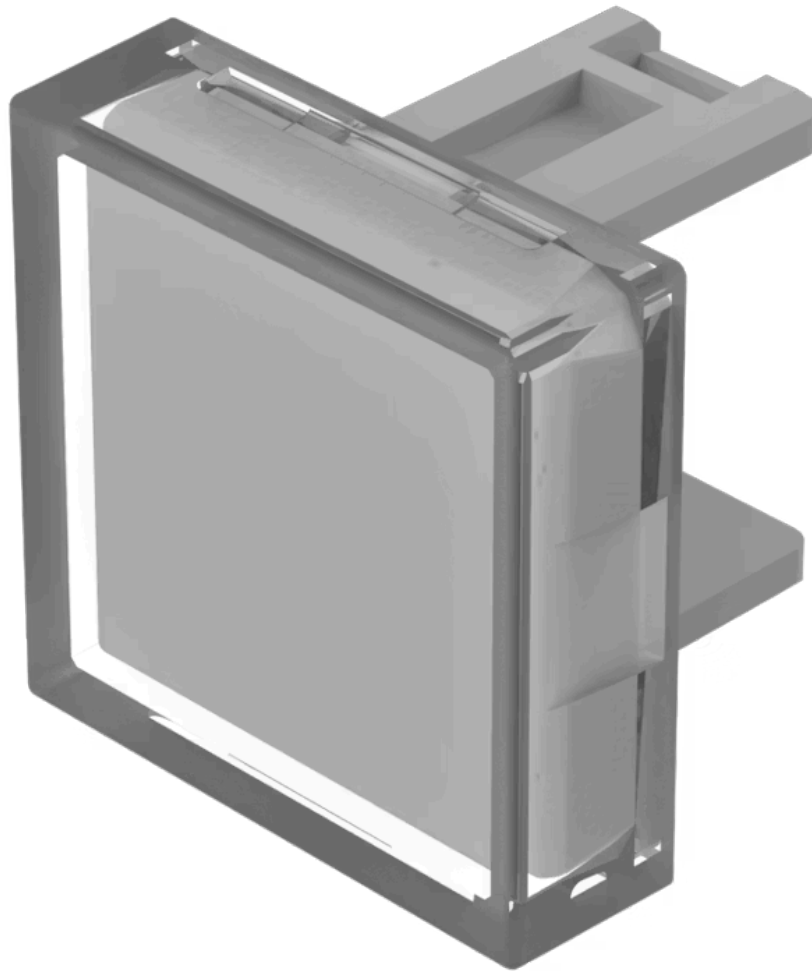

Lens

31-
955.7

Distribution by
Mouser

<https://mouser.eao.com/component/31-955.7/en/...>

Your product:

31-955.7 Lens

Loading . . .

PRODUCT RANGE

Product Status: Not Recommended for new design

FRONT

Front form: Square

OPERATING-/INDICATION PART

Lens colour: Colourless

Lens material: Plastic

Lens illumination: Illuminated

Lens shape: Flush

Lens optics: transparent

MECHANICAL CHARACTERISTICS

Weight: 0.001 kg

CERTIFICATE

REACH: REACH compliant

RoHS: RoHS compliant

OTHER

Short Description: Lens, 15.3 mm x 15.3 mm, Illuminated, Colourless, Flush, Plastic

Dimension: 15.3 mm x 15.3 mm

Product attributes:

Not recommended for film insert