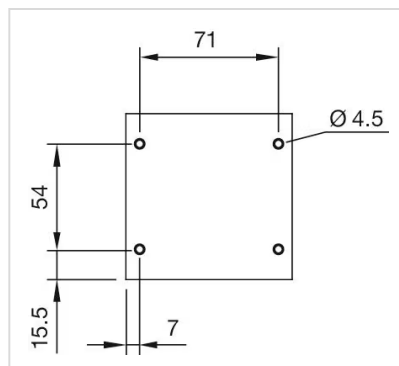

### OTHER

**Short Description:** Enclosure, 85 mm x 85 mm x 64 mm, Metal, Yellow

**Titel Accessory:** Enclosure

**Dimension:** 85 mm x 85 mm x 64 mm

**Material:** Metal

**Product attributes:** 1 mounting hole  $\varnothing$  22.3 mm 1 x M20, with protective shroud

**Mounting cut-outs:**

**Dimension drawings:**

for Part No. 45-420.1401, 45-420.2403