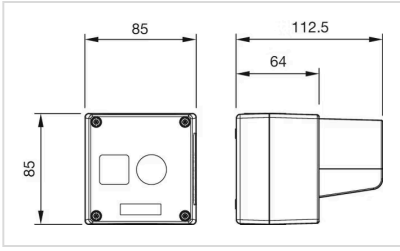

### OTHER

**Short Description:** Enclosure, 85 mm x 85 mm x 64 mm, Metal, Yellow

**Titel Accessory:** Enclosure

**Dimension:** 85 mm x 85 mm x 64 mm

**Material:** Metal

**Product attributes:** 1 mounting hole  $\varnothing$  22.3 mm 1 x M20, with protective shroud

**Mounting cut-outs:**

**Dimension drawings:**

for Part No. 45-420.1401, 45-420.2403