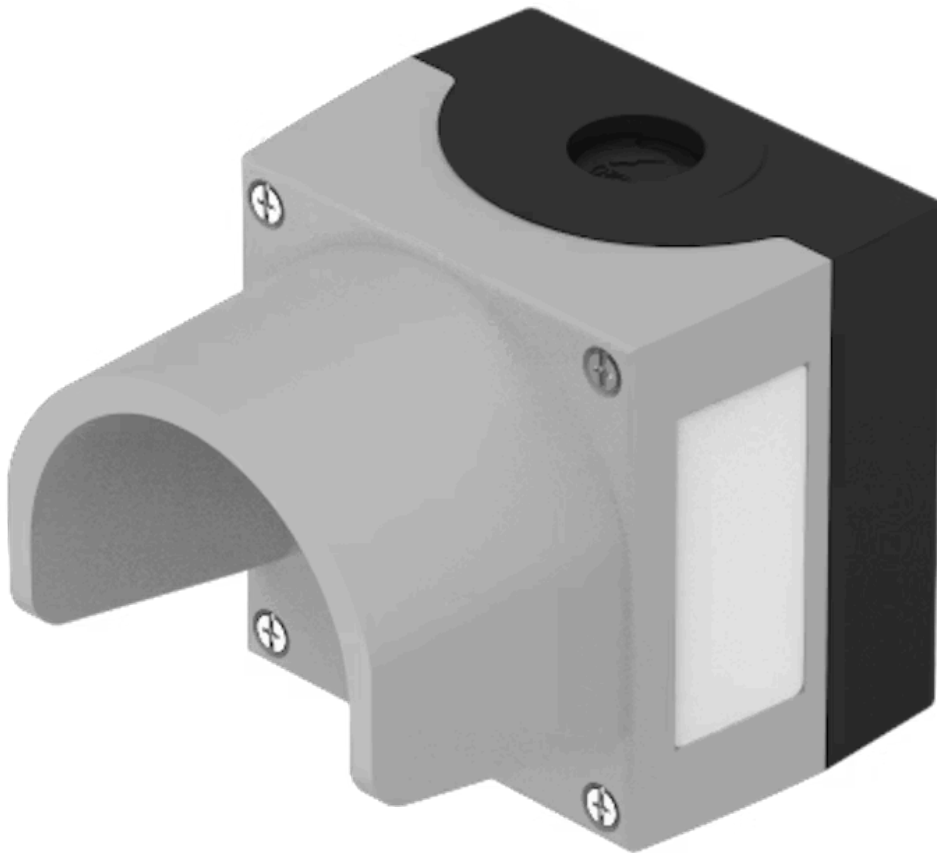

Enclosure

45-420.2803

Distribution by
Mouser

<https://mouser.eao.com/component/45-420.2803/...>

Your product:

45-420.2803 Enclosure

Loading ...

FRONT

Colour: Grey

ELECTRICAL CHARACTERISTICS

Forward voltage:

MECHANICAL CHARACTERISTICS

Weight: 0.568 kg

AMBIENT CONDITION

IP Protection: IP66, IP67, IP69K

OTHER

Short Description: Enclosure, 89.4 mm x 85 mm x 64 mm, Metal, Grey

Titel Accessory: Enclosure

Dimension: 89.4 mm x 85 mm x 64 mm

Material: Metal

Product attributes: 1 mounting hole \varnothing 22.3 mm, with protective shroud, top and bottom 1 x M20