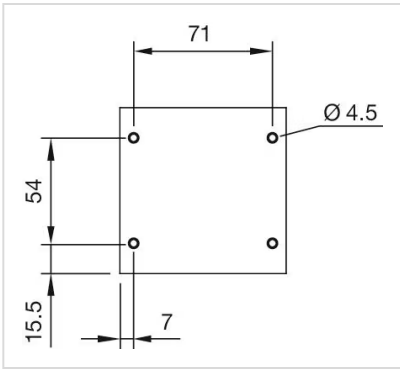

Short Description: Enclosure, 89.4 mm x 85 mm x 64 mm, Metal, Grey

Titel Accessory: Enclosure

Dimension: 89.4 mm x 85 mm x 64 mm

Material: Metal

Product attributes: 1 mounting hole \varnothing 22.3 mm, with protective shroud, top and bottom 1 x M20

Mounting cut-outs:

Dimension drawings:

for Part No. 45-410.2403, 45-430.2803, 45-420.2803