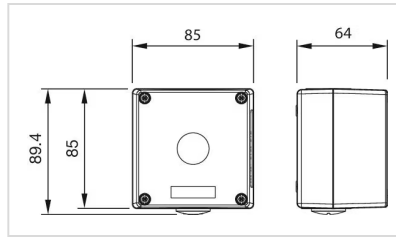

Short Description: Enclosure, 89.4 mm x 85 mm x 64 mm, Metal, Grey

Titel Accessory: Enclosure

Dimension: 89.4 mm x 85 mm x 64 mm

Material: Metal

Product attributes: 1 mounting hole \varnothing 22.3 mm, with protective shroud, top and bottom 1 x M20

Mounting cut-outs:

Dimension drawings:

for Part No. 45-410.2403, 45-430.2803, 45-420.2803