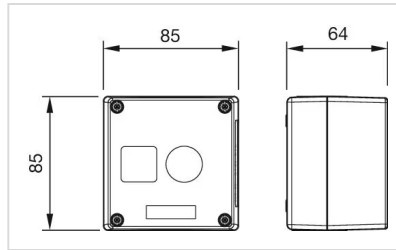

Short Description: Enclosure, 85 mm x 85 mm x 64 mm, Plastic, Grey

Titel Accessory: Enclosure

Dimension: 85 mm x 85 mm x 64 mm

Material: Plastic

Product attributes: 1 mounting hole Ø 22.3 mm 1 x M20

Mounting cut-outs:

Dimension drawings:

for Part No. 45-430.1801, 45-410.1401