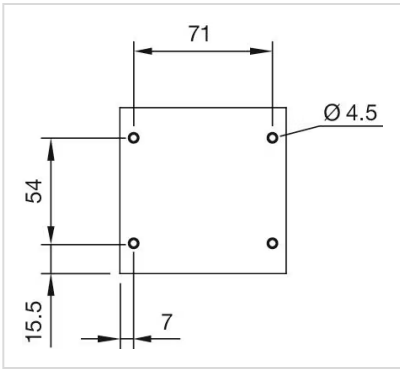

Short Description: Enclosure, 85 mm x 85 mm x 64 mm, Plastic, Grey

Titel Accessory: Enclosure

Dimension: 85 mm x 85 mm x 64 mm

Material: Plastic

Product attributes: 1 mounting hole Ø 22.3 mm 1 x M20

Mounting cut-outs:

Dimension drawings:

for Part No. 45-430.1801, 45-410.1401