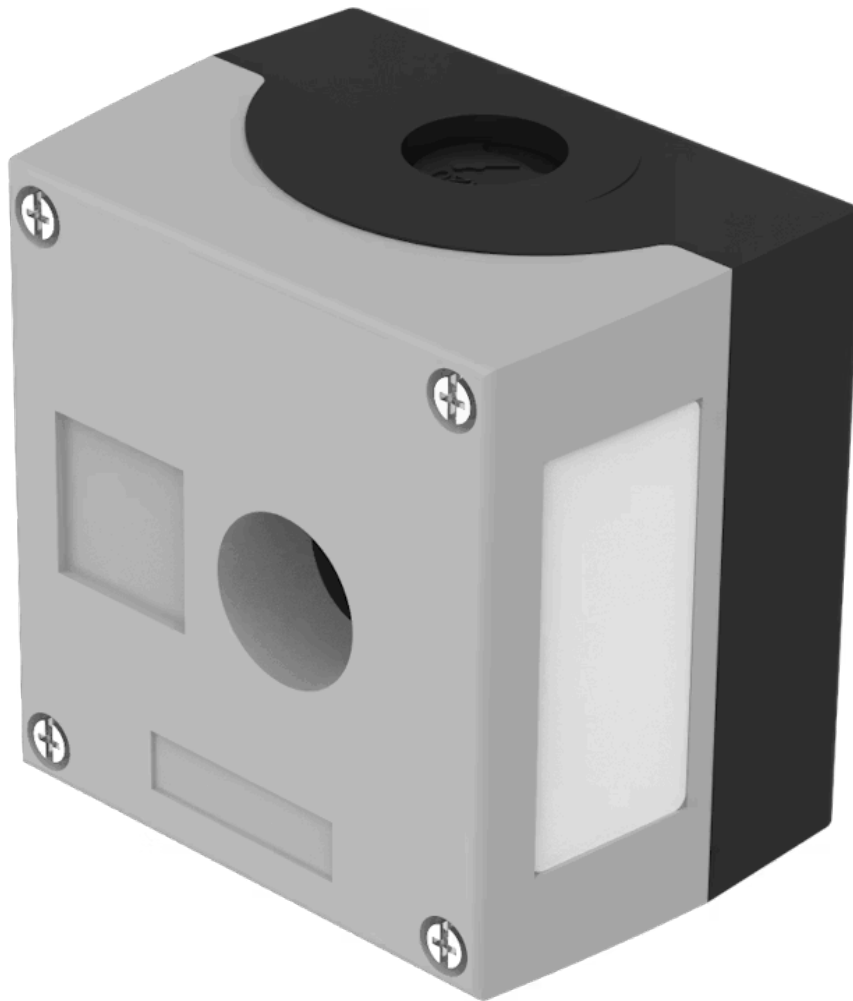

Enclosure

45-430.1801

Distribution by
Mouser

<https://mouser.eao.com/component/45-430.1801/...>

Your product:

45-430.1801 Enclosure

Loading ...

FRONT

Colour: Grey

ELECTRICAL CHARACTERISTICS

Forward voltage:

MECHANICAL CHARACTERISTICS

Weight: 0.251 kg

AMBIENT CONDITION

IP Protection: IP66, IP67, IP69K

OTHER

Short Description: Enclosure, 85 mm x 85 mm x 64 mm, Plastic, Grey

Titel Accessory: Enclosure

Dimension: 85 mm x 85 mm x 64 mm

Material: Plastic

Product attributes: 1 mounting hole Ø 22.3 mm 1 x M20

Mounting cut-outs:

Dimension drawings:

for Part No. 45-430.1801, 45-410.1401