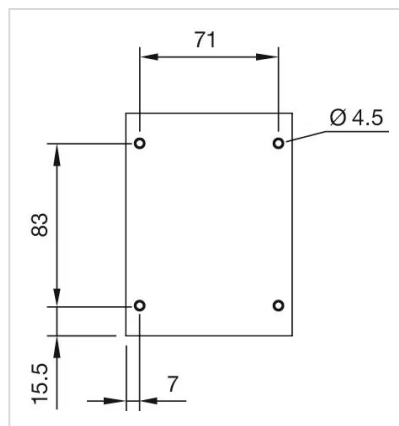

MECHANICAL CHARACTERISTICS

Weight: 0.553 kg

AMBIENT CONDITION

IP Protection: IP66, IP67, IP69K

OTHER

Short Description: Enclosure, 118 mm x 85 mm x 64 mm, Metal, Grey

Titel Accessory: Enclosure

Dimension: 118 mm x 85 mm x 64 mm

Material: Metal

Product attributes: 2 mounting holes \varnothing 22.3 mm, top and bottom 1 x M20

Mounting cut-outs:

Dimension drawings:

for Part No. 45-440.1801, 45-440.2803