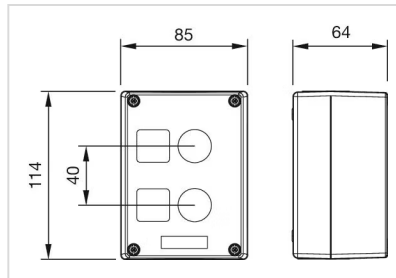

Short Description: Enclosure, 118 mm x 85 mm x 64 mm, Metal, Grey

Titel Accessory: Enclosure

Dimension: 118 mm x 85 mm x 64 mm

Material: Metal

Product attributes: 2 mounting holes \varnothing 22.3 mm, top and bottom 1 x M20

Mounting cut-outs:

Dimension drawings:

for Part No. 45-440.1801, 45-440.2803