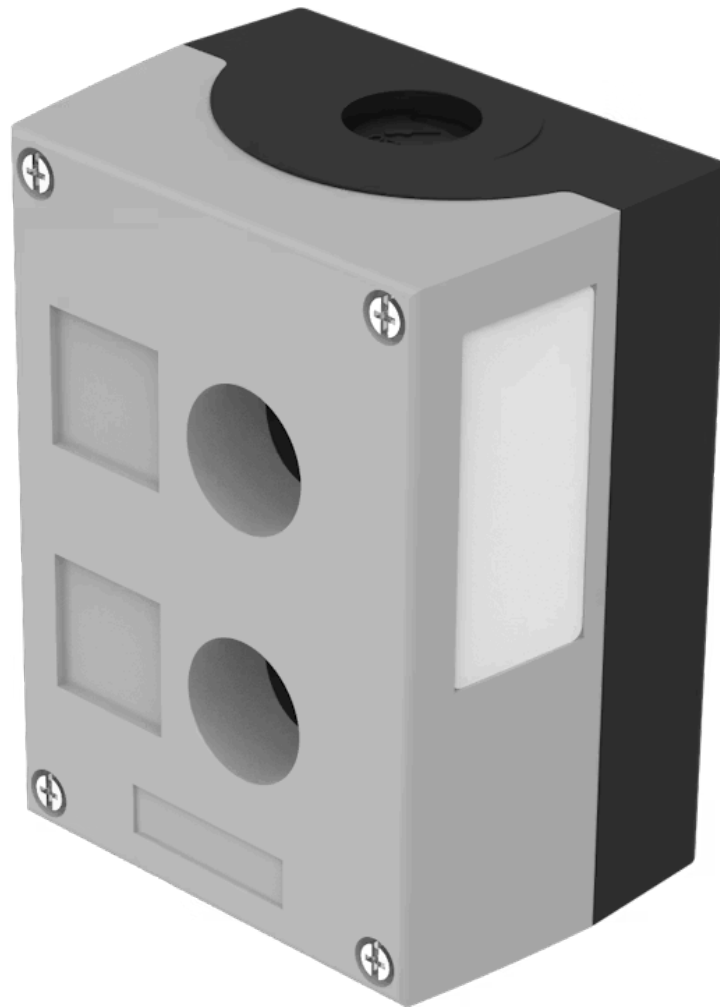

Enclosure

45-440.2803

Distribution by
Mouser

<https://mouser.eao.com/component/45-440.2803/...>

Your product:

45-440.2803 Enclosure

Loading ...

FRONT

Colour: Grey

ELECTRICAL CHARACTERISTICS

Forward voltage:

MECHANICAL CHARACTERISTICS

Weight: 0.553 kg

AMBIENT CONDITION

IP Protection: IP66, IP67, IP69K

OTHER

Short Description: Enclosure, 118 mm x 85 mm x 64 mm, Metal, Grey

Titel Accessory: Enclosure

Dimension: 118 mm x 85 mm x 64 mm

Material: Metal

Product attributes: 2 mounting holes \varnothing 22.3 mm, top and bottom 1 x M20