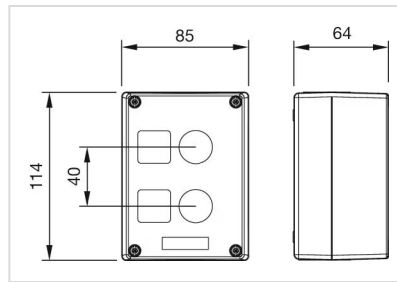

MECHANICAL CHARACTERISTICS

Weight: 0.553 kg

AMBIENT CONDITION

IP Protection: IP66, IP67, IP69K

OTHER

Short Description: Enclosure, 118 mm x 85 mm x 64 mm, Metal, Grey

Titel Accessory: Enclosure

Dimension: 118 mm x 85 mm x 64 mm

Material: Metal

Product attributes: 2 mounting holes \varnothing 22.3 mm, top and bottom 1 x M20

Mounting cut-outs:

Dimension drawings:

for Part No. 45-440.1801, 45-440.2803