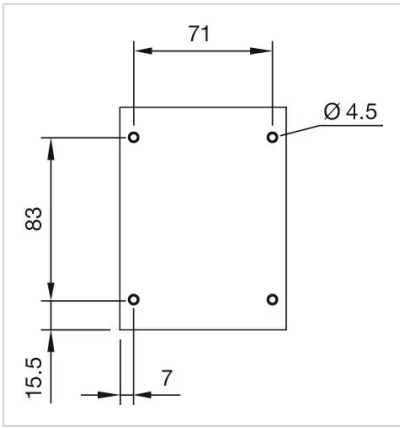

Short Description: Enclosure, 118 mm x 85 mm x 64 mm, Metal, Grey

Titel Accessory: Enclosure

Dimension: 118 mm x 85 mm x 64 mm

Material: Metal

Product attributes: 2 mounting holes \varnothing 22.3 mm, top and bottom 1 x M20

Mounting cut-outs:

Dimension drawings:

for Part No. 45-440.1801, 45-440.2803