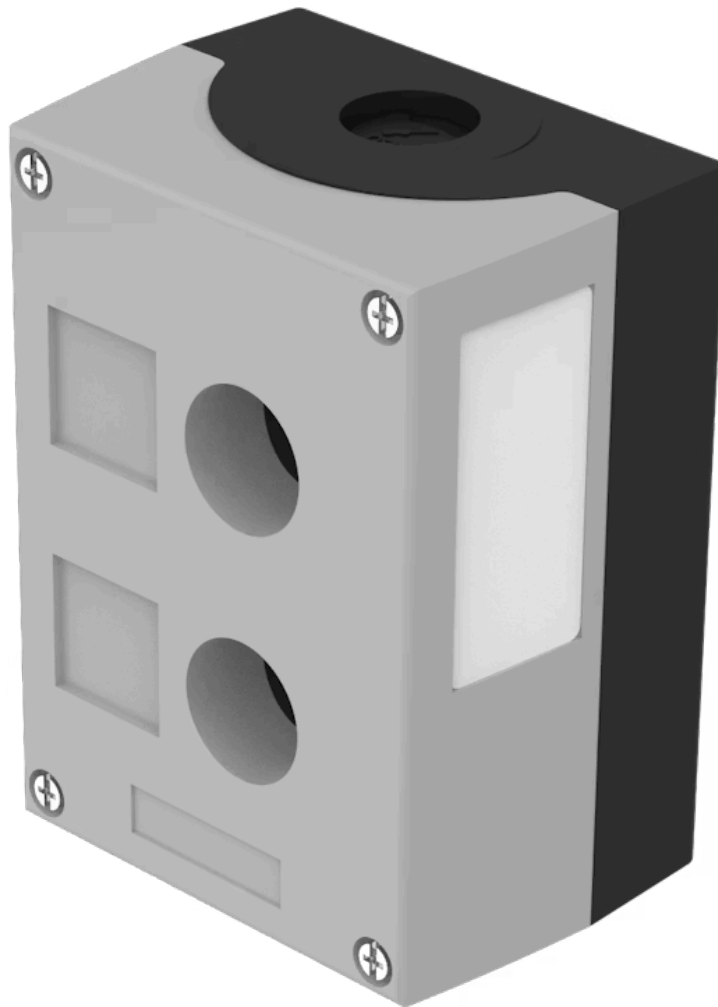

Enclosure

45-440.2803

Distribution by
Mouser

<https://mouser.eao.com/component/45-440.2803/...>

Your product:

45-440.2803 Enclosure

FRONT

Colour: Grey

MECHANICAL CHARACTERISTICS

Weight: 0.553 kg

AMBIENT CONDITION

IP Protection: IP66, IP67, IP69K

OTHER

Short Description: Enclosure, 118 mm x 85 mm x 64 mm, Metal, Grey

Titel Accessory: Enclosure

Dimension: 118 mm x 85 mm x 64 mm

Material: Metal

Product attributes: 2 mounting holes \varnothing 22.3 mm, top and bottom 1 x M20

Mounting cut-outs:

Dimension drawings:

for Part No. 45-440.1801, 45-440.2803