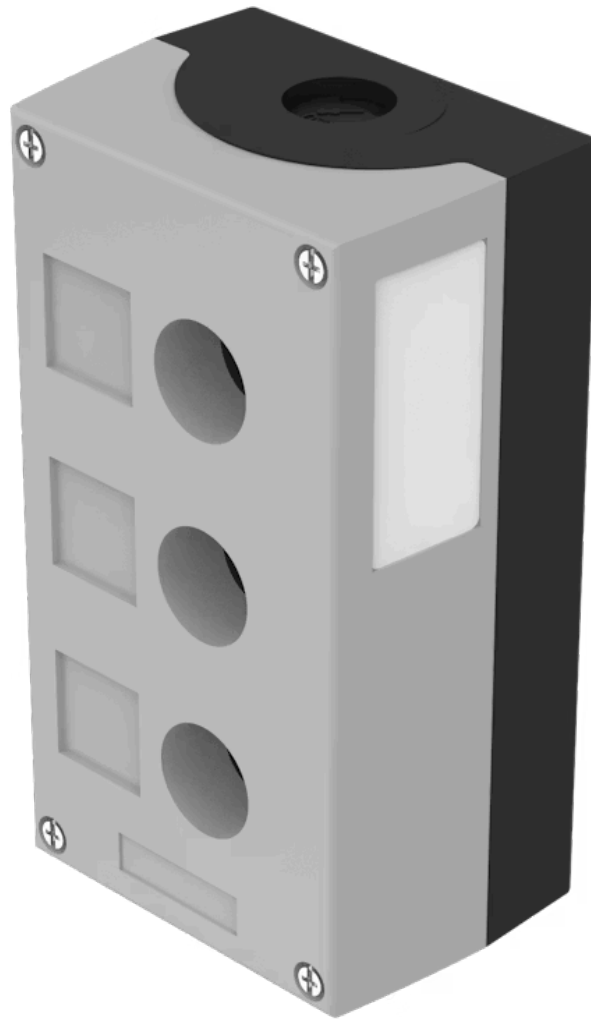

Enclosure

45-450.2803

Distribution by
Mouser

<https://mouser.eao.com/component/45-450.2803/...>

Your product:

45-450.2803 Enclosure

FRONT

Colour: Grey

MECHANICAL CHARACTERISTICS

Weight: 0.683 kg

AMBIENT CONDITION

IP Protection: IP66, IP67, IP69K

OTHER

Short Description: Enclosure, 158 mm x 85 mm x 64 mm, Metal, Grey

Title Accessory: Enclosure

Dimension: 158 mm x 85 mm x 64 mm

Material: Metal

Product attributes: 3 mounting holes Ø 22.3 mm, top and bottom 1 x M20

Mounting cut-outs:

Dimension drawings:

for Part No. 45-450.2803