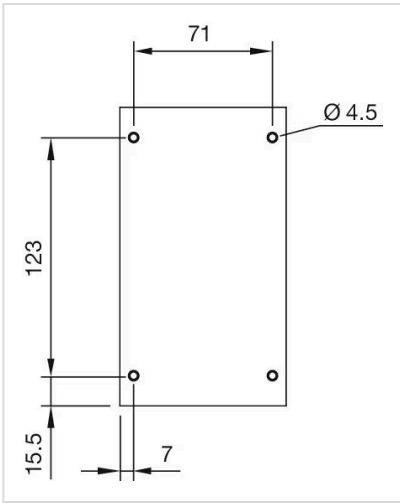

MECHANICAL CHARACTERISTICS

Weight: 0.683 kg

AMBIENT CONDITION

IP Protection: IP66, IP67, IP69K

OTHER

Short Description: Enclosure, 158 mm x 85 mm x 64 mm, Metal, Grey

Title Accessory: Enclosure

Dimension: 158 mm x 85 mm x 64 mm

Material: Metal

Product attributes: 3 mounting holes Ø 22.3 mm, top and bottom 1 x M20

Mounting cut-outs:

Dimension drawings:

for Part No. 45-450.2803