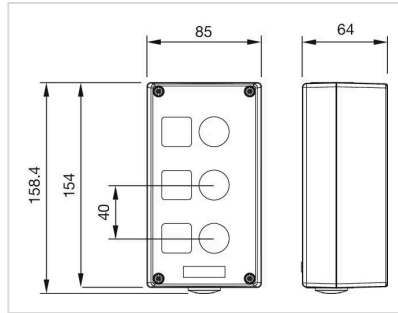

MECHANICAL CHARACTERISTICS

Weight: 0.683 kg

AMBIENT CONDITION

IP Protection: IP66, IP67, IP69K

OTHER

Short Description: Enclosure, 158 mm x 85 mm x 64 mm, Metal, Grey

Title Accessory: Enclosure

Dimension: 158 mm x 85 mm x 64 mm

Material: Metal

Product attributes: 3 mounting holes Ø 22.3 mm, top and bottom 1 x M20

Mounting cut-outs:

Dimension drawings:

for Part No. 45-450.2803