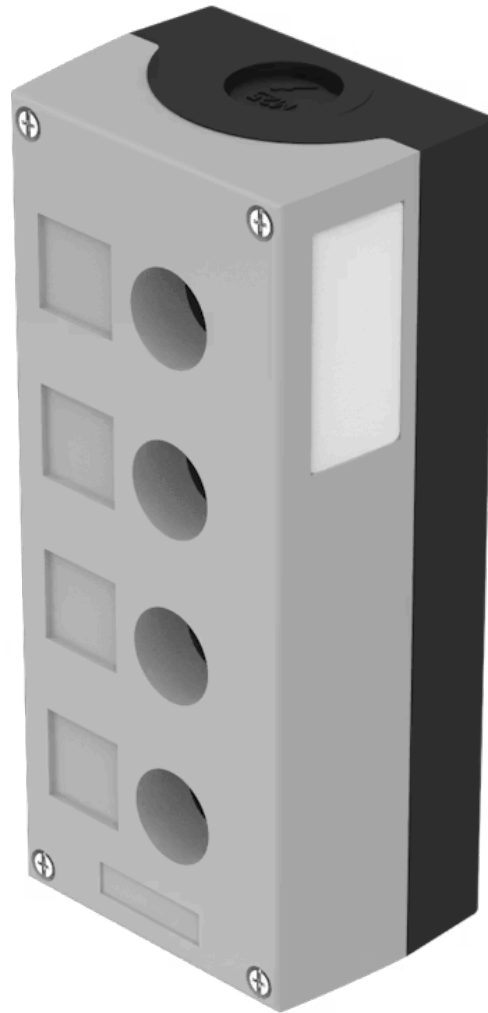

Enclosure

45-460.1802

Distribution by
Mouser

<https://mouser.eao.com/component/45-460.1802/...>

Your product:

45-460.1802 Enclosure

Loading ...

FRONT

Colour: Grey

ELECTRICAL CHARACTERISTICS

Forward voltage:

MECHANICAL CHARACTERISTICS

Weight: 0.436 kg

AMBIENT CONDITION

IP Protection: IP66, IP67, IP69K

OTHER

Short Description: Enclosure, 194 mm x 85 mm x 64 mm, Plastic, Grey

Titel Accessory: Enclosure

Dimension: 194 mm x 85 mm x 64 mm

Material: Plastic

Product attributes: 4 mounting holes \varnothing 22.3 mm, top and bottom 1 x M25