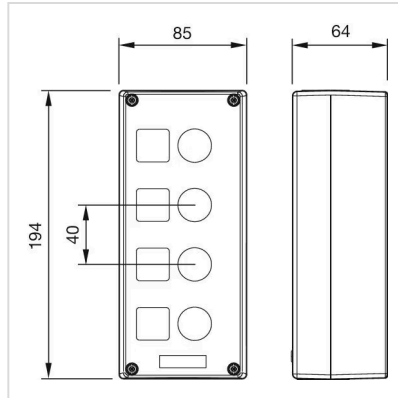

MECHANICAL CHARACTERISTICS

Weight: 0.436 kg

AMBIENT CONDITION

IP Protection: IP66, IP67, IP69K

OTHER

Short Description: Enclosure, 194 mm x 85 mm x 64 mm, Plastic, Grey

Title Accessory: Enclosure

Dimension: 194 mm x 85 mm x 64 mm

Material: Plastic

Product attributes: 4 mounting holes Ø 22.3 mm, top and bottom 1 x M25

Mounting cut-outs:

Dimension drawings:

for Part No. 45-460.1802