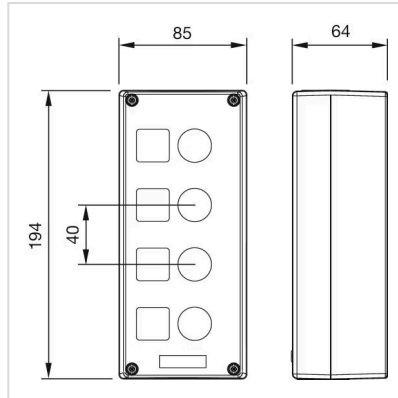

Short Description: Enclosure, 194 mm x 85 mm x 64 mm, Plastic, Grey

Titel Accessory: Enclosure

Dimension: 194 mm x 85 mm x 64 mm

Material: Plastic

Product attributes: 4 mounting holes \varnothing 22.3 mm, top and bottom 1 x M25

Mounting cut-outs:

Dimension drawings:

for Part No. 45-460.1802