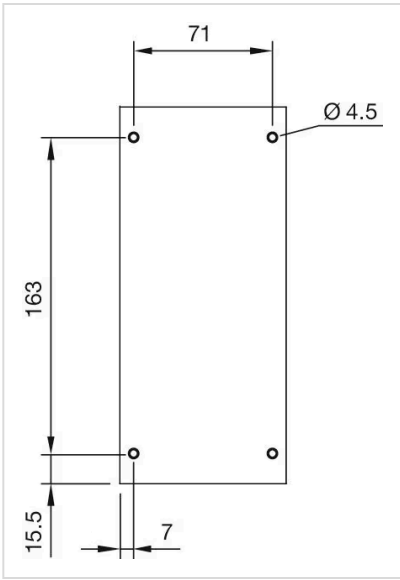

MECHANICAL CHARACTERISTICS

Weight: 0.436 kg

AMBIENT CONDITION

IP Protection: IP66, IP67, IP69K

OTHER

Short Description: Enclosure, 194 mm x 85 mm x 64 mm, Plastic, Grey

Title Accessory: Enclosure

Dimension: 194 mm x 85 mm x 64 mm

Material: Plastic

Product attributes: 4 mounting holes Ø 22.3 mm, top and bottom 1 x M25

Mounting cut-outs:

Dimension drawings:

for Part No. 45-460.1802