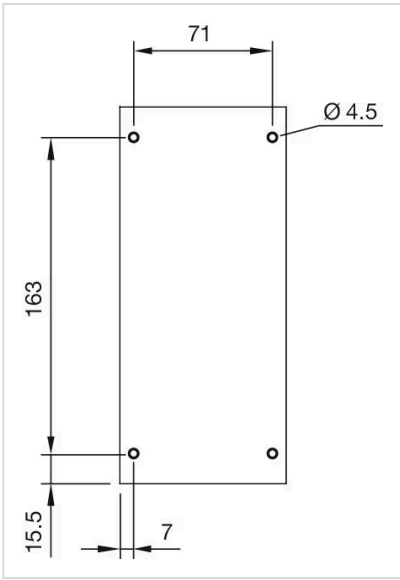

Colour: Grey

ELECTRICAL CHARACTERISTICS

Forward voltage:

MECHANICAL CHARACTERISTICS

Weight: 0.436 kg

AMBIENT CONDITION

IP Protection: IP66, IP67, IP69K

OTHER

Short Description: Enclosure, 194 mm x 85 mm x 64 mm, Plastic, Grey

Titel Accessory: Enclosure

Dimension: 194 mm x 85 mm x 64 mm

Material: Plastic

Product attributes: 4 mounting holes \varnothing 22.3 mm, top and bottom 1 x M25

Mounting cut-outs:

Dimension drawings:

for Part No. 45-460.1802