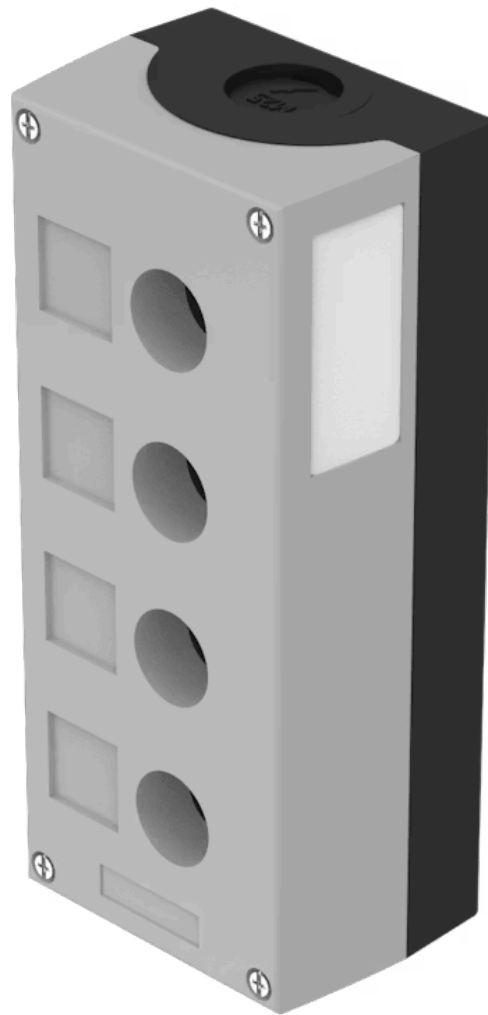

Enclosure

45-460.1802

Distribution by
Mouser

<https://mouser.eao.com/component/45-460.1802/...>

Your product:

45-460.1802 Enclosure

FRONT

Colour: Grey

MECHANICAL CHARACTERISTICS

Weight: 0.436 kg

AMBIENT CONDITION

IP Protection: IP66, IP67, IP69K

OTHER

Short Description: Enclosure, 194 mm x 85 mm x 64 mm, Plastic, Grey

Title Accessory: Enclosure

Dimension: 194 mm x 85 mm x 64 mm

Material: Plastic

Product attributes: 4 mounting holes Ø 22.3 mm, top and bottom 1 x M25

Mounting cut-outs:

Dimension drawings:

for Part No. 45-460.1802