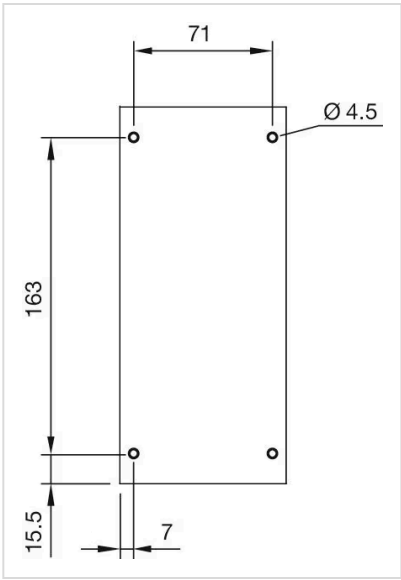

MECHANICAL CHARACTERISTICS

Weight: 0.799 kg

AMBIENT CONDITION

IP Protection: IP66, IP67, IP69K

OTHER

Short Description: Enclosure, 199 mm x 85 mm x 64 mm, Metal, Grey

Title Accessory: Enclosure

Dimension: 199 mm x 85 mm x 64 mm

Material: Metal

Product attributes: 4 mounting holes Ø 22.3 mm, top and bottom 1 x M25

Mounting cut-outs:

Dimension drawings:

for Part No. 45-460.2804