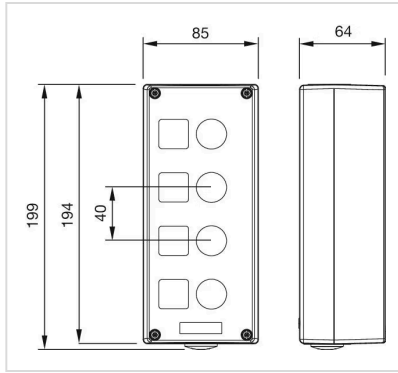

MECHANICAL CHARACTERISTICS

Weight: 0.799 kg

AMBIENT CONDITION

IP Protection: IP66, IP67, IP69K

OTHER

Short Description: Enclosure, 199 mm x 85 mm x 64 mm, Metal, Grey

Title Accessory: Enclosure

Dimension: 199 mm x 85 mm x 64 mm

Material: Metal

Product attributes: 4 mounting holes Ø 22.3 mm, top and bottom 1 x M25

Mounting cut-outs:

Dimension drawings:

for Part No. 45-460.2804