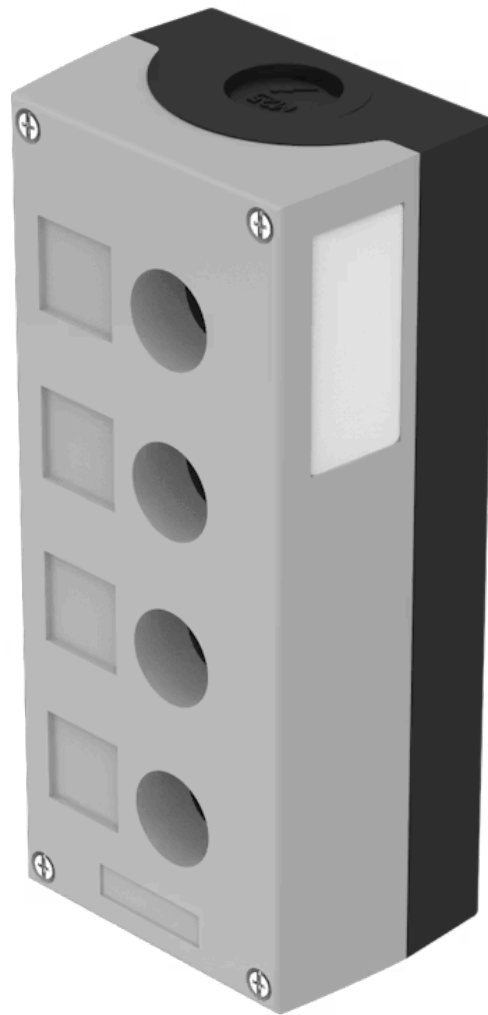

Enclosure

45-460.2804

Distribution by
Mouser

<https://mouser.eao.com/component/45-460.2804/...>

Your product:

45-460.2804 Enclosure

Loading ...

FRONT

Colour: Grey

ELECTRICAL CHARACTERISTICS

Forward voltage:

MECHANICAL CHARACTERISTICS

Weight: 0.799 kg

AMBIENT CONDITION

IP Protection: IP66, IP67, IP69K

OTHER

Short Description: Enclosure, 199 mm x 85 mm x 64 mm, Metal, Grey

Titel Accessory: Enclosure

Dimension: 199 mm x 85 mm x 64 mm

Material: Metal

Product attributes: 4 mounting holes \varnothing 22.3 mm, top and bottom 1 x M25

Mounting cut-outs:

Dimension drawings:

for Part No. 45-460.2804