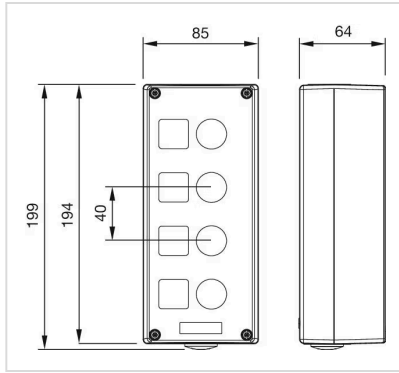

Colour: Grey

ELECTRICAL CHARACTERISTICS

Forward voltage:

MECHANICAL CHARACTERISTICS

Weight: 0.799 kg

AMBIENT CONDITION

IP Protection: IP66, IP67, IP69K

OTHER

Short Description: Enclosure, 199 mm x 85 mm x 64 mm, Metal, Grey

Titel Accessory: Enclosure

Dimension: 199 mm x 85 mm x 64 mm

Material: Metal

Product attributes: 4 mounting holes \varnothing 22.3 mm, top and bottom 1 x M25

Mounting cut-outs:

Dimension drawings:

for Part No. 45-460.2804