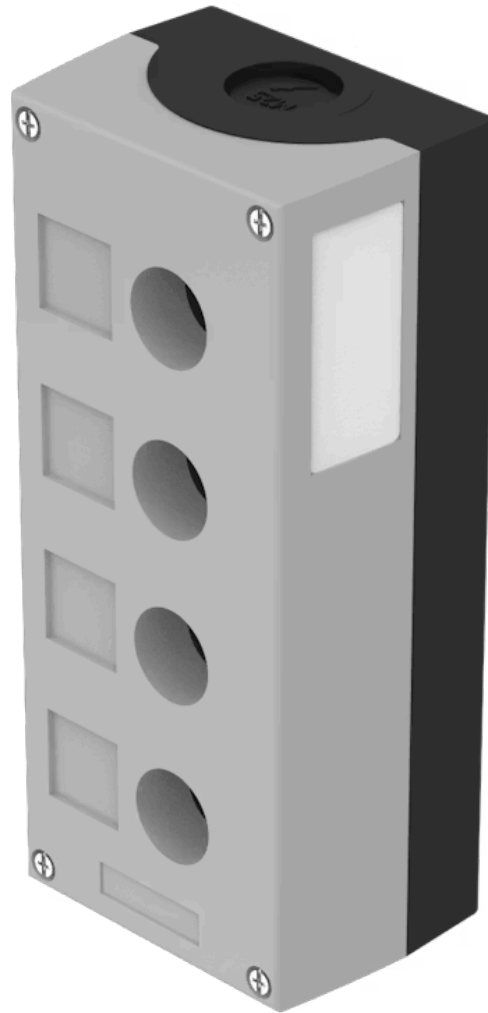

Enclosure

45-460.2804

Distribution by
Mouser

<https://mouser.eao.com/component/45-460.2804/...>

Your product:

45-460.2804 Enclosure

FRONT

Colour: Grey

MECHANICAL CHARACTERISTICS

Weight: 0.799 kg

AMBIENT CONDITION

IP Protection: IP66, IP67, IP69K

OTHER

Short Description: Enclosure, 199 mm x 85 mm x 64 mm, Metal, Grey

Title Accessory: Enclosure

Dimension: 199 mm x 85 mm x 64 mm

Material: Metal

Product attributes: 4 mounting holes Ø 22.3 mm, top and bottom 1 x M25

Mounting cut-outs:

Dimension drawings:

for Part No. 45-460.2804