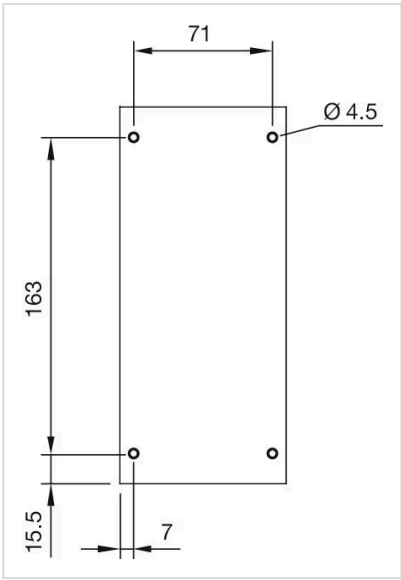

Colour: Grey

ELECTRICAL CHARACTERISTICS

Forward voltage:

MECHANICAL CHARACTERISTICS

Weight: 0.799 kg

AMBIENT CONDITION

IP Protection: IP66, IP67, IP69K

OTHER

Short Description: Enclosure, 199 mm x 85 mm x 64 mm, Metal, Grey

Titel Accessory: Enclosure

Dimension: 199 mm x 85 mm x 64 mm

Material: Metal

Product attributes: 4 mounting holes \varnothing 22.3 mm, top and bottom 1 x M25

Mounting cut-outs:

Dimension drawings:

for Part No. 45-460.2804