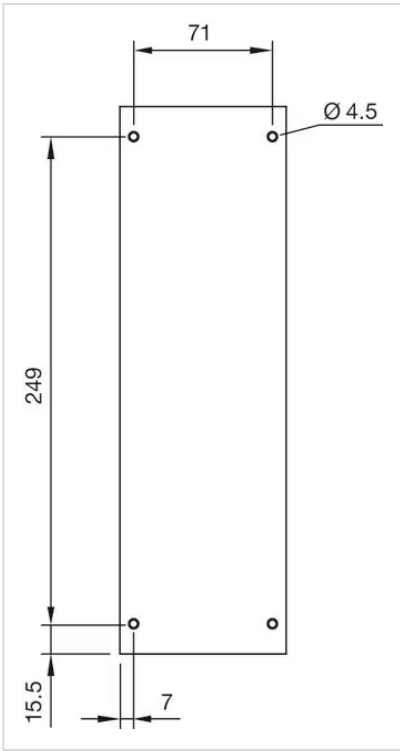

MECHANICAL CHARACTERISTICS

Weight: 1.081 kg

AMBIENT CONDITION

IP Protection: IP66, IP67, IP69K

OTHER

Short Description: Enclosure, 285 mm x 85 mm x 64 mm, Metal, Grey

Title Accessory: Enclosure

Dimension: 285 mm x 85 mm x 64 mm

Material: Metal

Product attributes: 6 mounting holes Ø 22.3 mm, top and bottom 1 x M25

Mounting cut-outs:

Dimension drawings:

for Part No. 45-470.2804