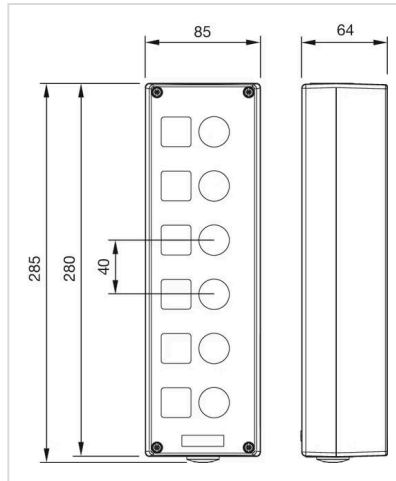

MECHANICAL CHARACTERISTICS

Weight: 1.081 kg

AMBIENT CONDITION

IP Protection: IP66, IP67, IP69K

OTHER

Short Description: Enclosure, 285 mm x 85 mm x 64 mm, Metal, Grey

Title Accessory: Enclosure

Dimension: 285 mm x 85 mm x 64 mm

Material: Metal

Product attributes: 6 mounting holes Ø 22.3 mm, top and bottom 1 x M25

Mounting cut-outs:

Dimension drawings:

for Part No. 45-470.2804