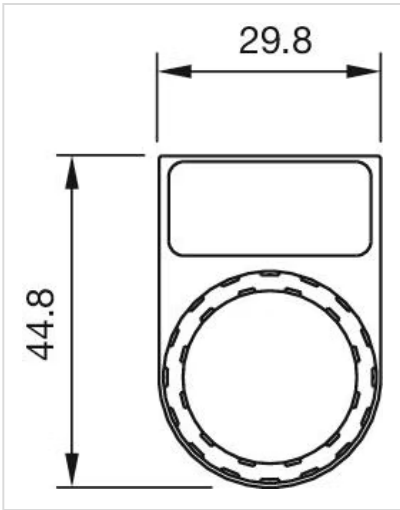

Colour: Black

MOUNTING

Mounting type: For sticking or snapping in place

MECHANICAL CHARACTERISTICS

Weight: 0.002 kg

OTHER

Short Description: Legend frame, 12.5 mm, Plastic, For sticking or snapping in place, Black

Titel Accessory: Legend frame

Dimension: 12.5 mm

Material: Plastic

Product attributes: For legend 27 mm x 12.5 mm

Dimension drawings:

for Part No. 45-564.1102