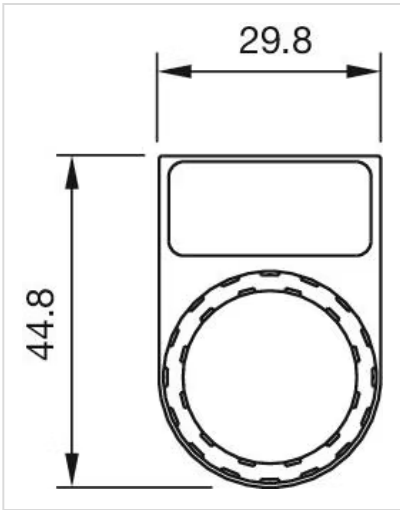

Colour: Black

MOUNTING

Mounting type: For sticking or snapping in place

ELECTRICAL CHARACTERISTICS

Forward voltage:

MECHANICAL CHARACTERISTICS

Weight: 0.002 kg

OTHER

Short Description: Legend frame, 12.5 mm, Plastic, For sticking or snapping in place, Black

Titel Accessory: Legend frame

Dimension: 12.5 mm

Material: Plastic

Product attributes: For legend 27 mm x 12.5 mm

Dimension drawings:

for Part No. 45-564.1102