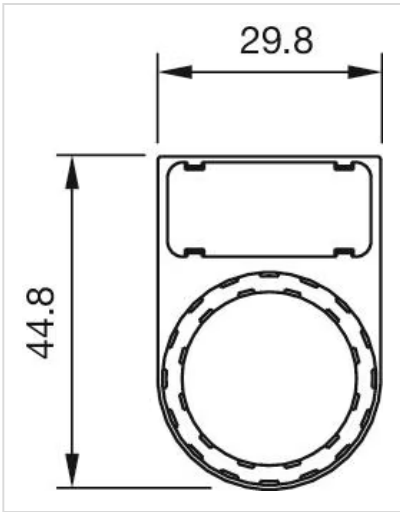

Colour: Black

MOUNTING

Mounting type: For sticking or snapping in place

ELECTRICAL CHARACTERISTICS

Forward voltage:

MECHANICAL CHARACTERISTICS

Weight: 0.002 kg

OTHER

Short Description: Legend frame, 12.5 mm, Plastic, For sticking or snapping in place, Black

Titel Accessory: Legend frame

Dimension: 12.5 mm

Material: Plastic

Product attributes: For legend 27 mm x 12.5 mm

Dimension drawings:

for Part No. 45-564.1110