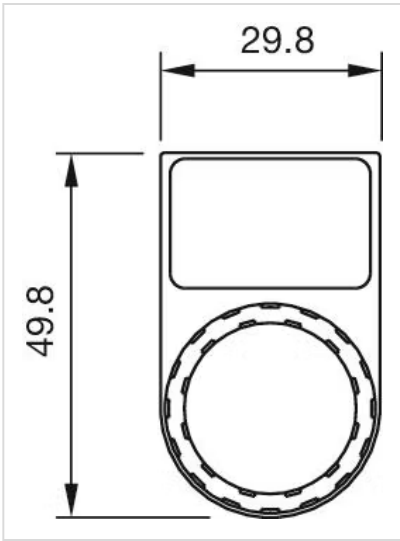

Colour: Black

MOUNTING

Mounting type: For sticking or snapping in place

MECHANICAL CHARACTERISTICS

Weight: 0.002 kg

OTHER

Short Description: Legend frame, 17.5 mm, Plastic, For sticking or snapping in place, Black

Titel Accessory: Legend frame

Dimension: 17.5 mm

Material: Plastic

Product attributes: For legend 27 mm x 17.5 mm

Dimension drawings:

for Part No. 45-567.1103