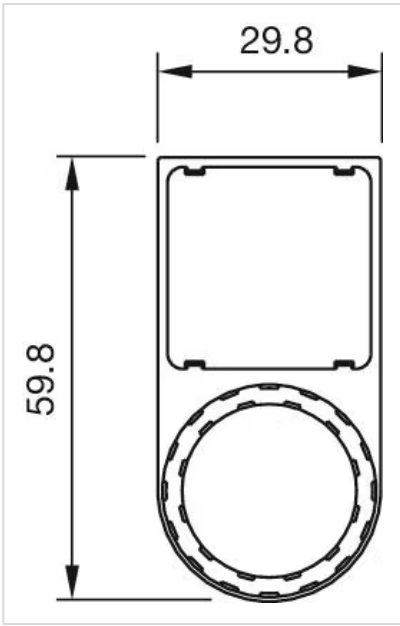

MOUNTING

Mounting type: For sticking or snapping in place

ELECTRICAL CHARACTERISTICS

Forward voltage:

MECHANICAL CHARACTERISTICS

Weight: 0.003 kg

OTHER

Short Description: Legend frame, 27 mm, Plastic, For sticking or snapping in place, Black

Titel Accessory: Legend frame

Dimension: 27 mm

Material: Plastic

Product attributes: For legend 27 mm x 27 mm

Dimension drawings:

for Part No. 45-569.1112