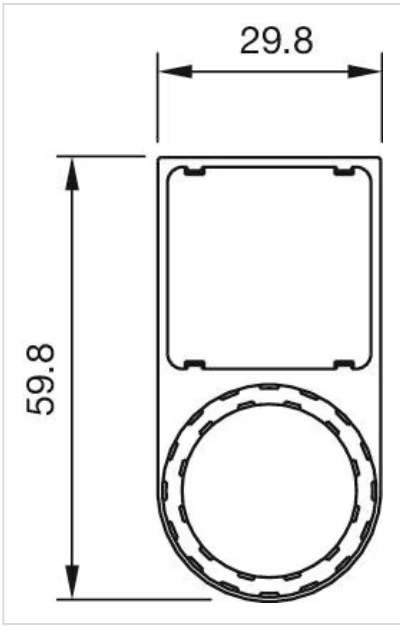

Colour: Black

MOUNTING

Mounting type: For sticking or snapping in place

MECHANICAL CHARACTERISTICS

Weight: 0.003 kg

OTHER

Short Description: Legend frame, 27 mm, Plastic, For sticking or snapping in place, Black

Title Accessory: Legend frame

Dimension: 27 mm

Material: Plastic

Product attributes: For legend 27 mm x 27 mm

Dimension drawings:

for Part No. 45-569.1112