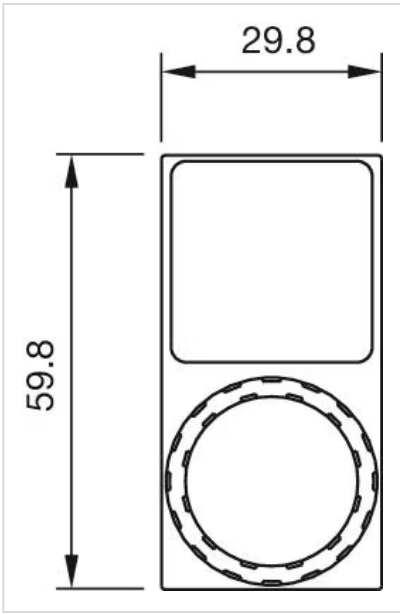

Colour: Black

MOUNTING

Mounting type: For sticking or snapping in place

ELECTRICAL CHARACTERISTICS

Forward voltage:

MECHANICAL CHARACTERISTICS

Weight: 0.004 kg

OTHER

Short Description: Legend frame, 27 mm, Plastic, For sticking or snapping in place, Black

Titel Accessory: Legend frame

Dimension: 27 mm

Material: Plastic

Product attributes: For legend 27 mm x 27 mm

Dimension drawings: