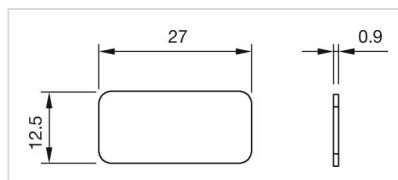

Colour: Black

MOUNTING

Mounting type: adhesive

MECHANICAL CHARACTERISTICS

Weight: 0.001 kg

OTHER

Short Description: Legend plate, 27 mm x 12.5 mm, Plastic, adhesive, Black

Titel Accessory: Legend plate

Dimension: 27 mm x 12.5 mm

Material: Plastic

Product attributes: Not to use with emergency stop switch

Dimension drawings:

for Part No. 45-573.1102, 45-573.1202, 45-573.1A02